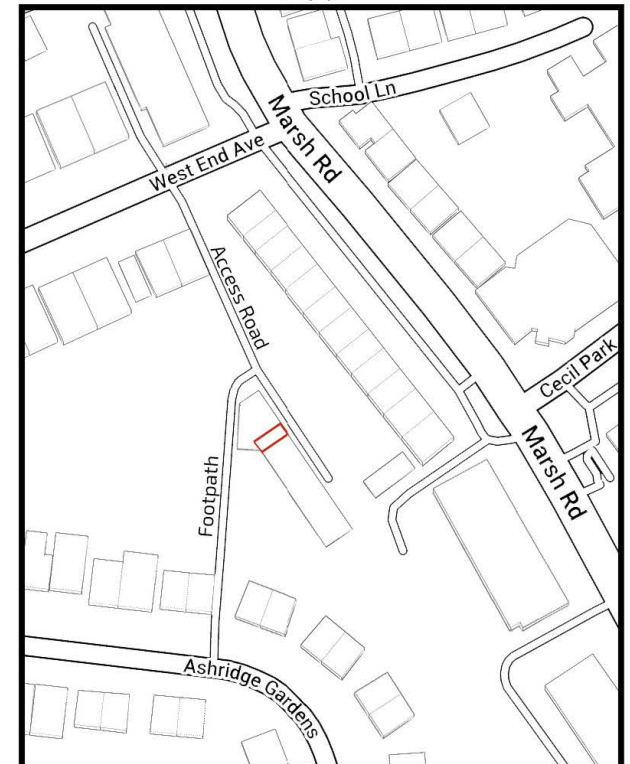

Project: UNIT 2 PINNORA BREWING	Date: 04.02.23
Drawing Title: License Plan	Scale @A4: 1:54
	Version: 1

	CCTV
	CCTV Monitor
	Unit Boundary
	Beer Duty Suspension Area
	Fire Extinguisher
	Consumer Unit
	Water Supply
	Security Alarm
HLT	Hot Liquor Tank
MT	Mash Tun
FV	Fermentation Vessel

PINNORA BREWING
 UNIT 2
 R/O JUBILEE PARADE
 WEST END AVENUE
 PINNER
 HA5 1BB

What 3 Words copy.chained.common

Latitude 51.591443

Longitude -0.381779