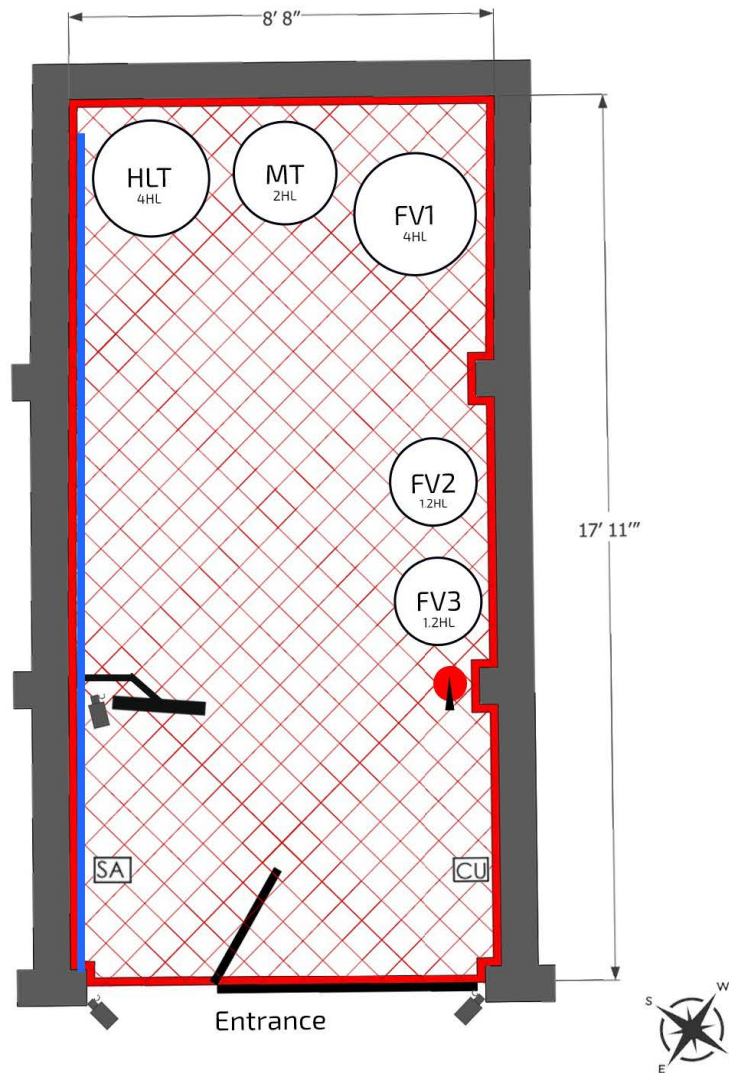

Project: UNIT 2 PINNORA BREWING	Date: 04.02.23
Drawing Title: License Plan	Scale @A4: 1:54
	Version: 1

	CCTV
	CCTV Monitor
	Unit Boundary
	Beer Duty Suspension Area
	Fire Extinguisher
	Consumer Unit
	Water Supply
	Security Alarm
HLT	Hot Liquor Tank
MT	Mash Tun
FV	Fermentation Vessel

PINNORA BREWING
 UNIT 2
 R/O JUBILEE PARADE
 WEST END AVENUE
 PINNER
 HA5 1BB

What 3 Words copy.chained.common

Latitude 51.591443

Longitude -0.381779