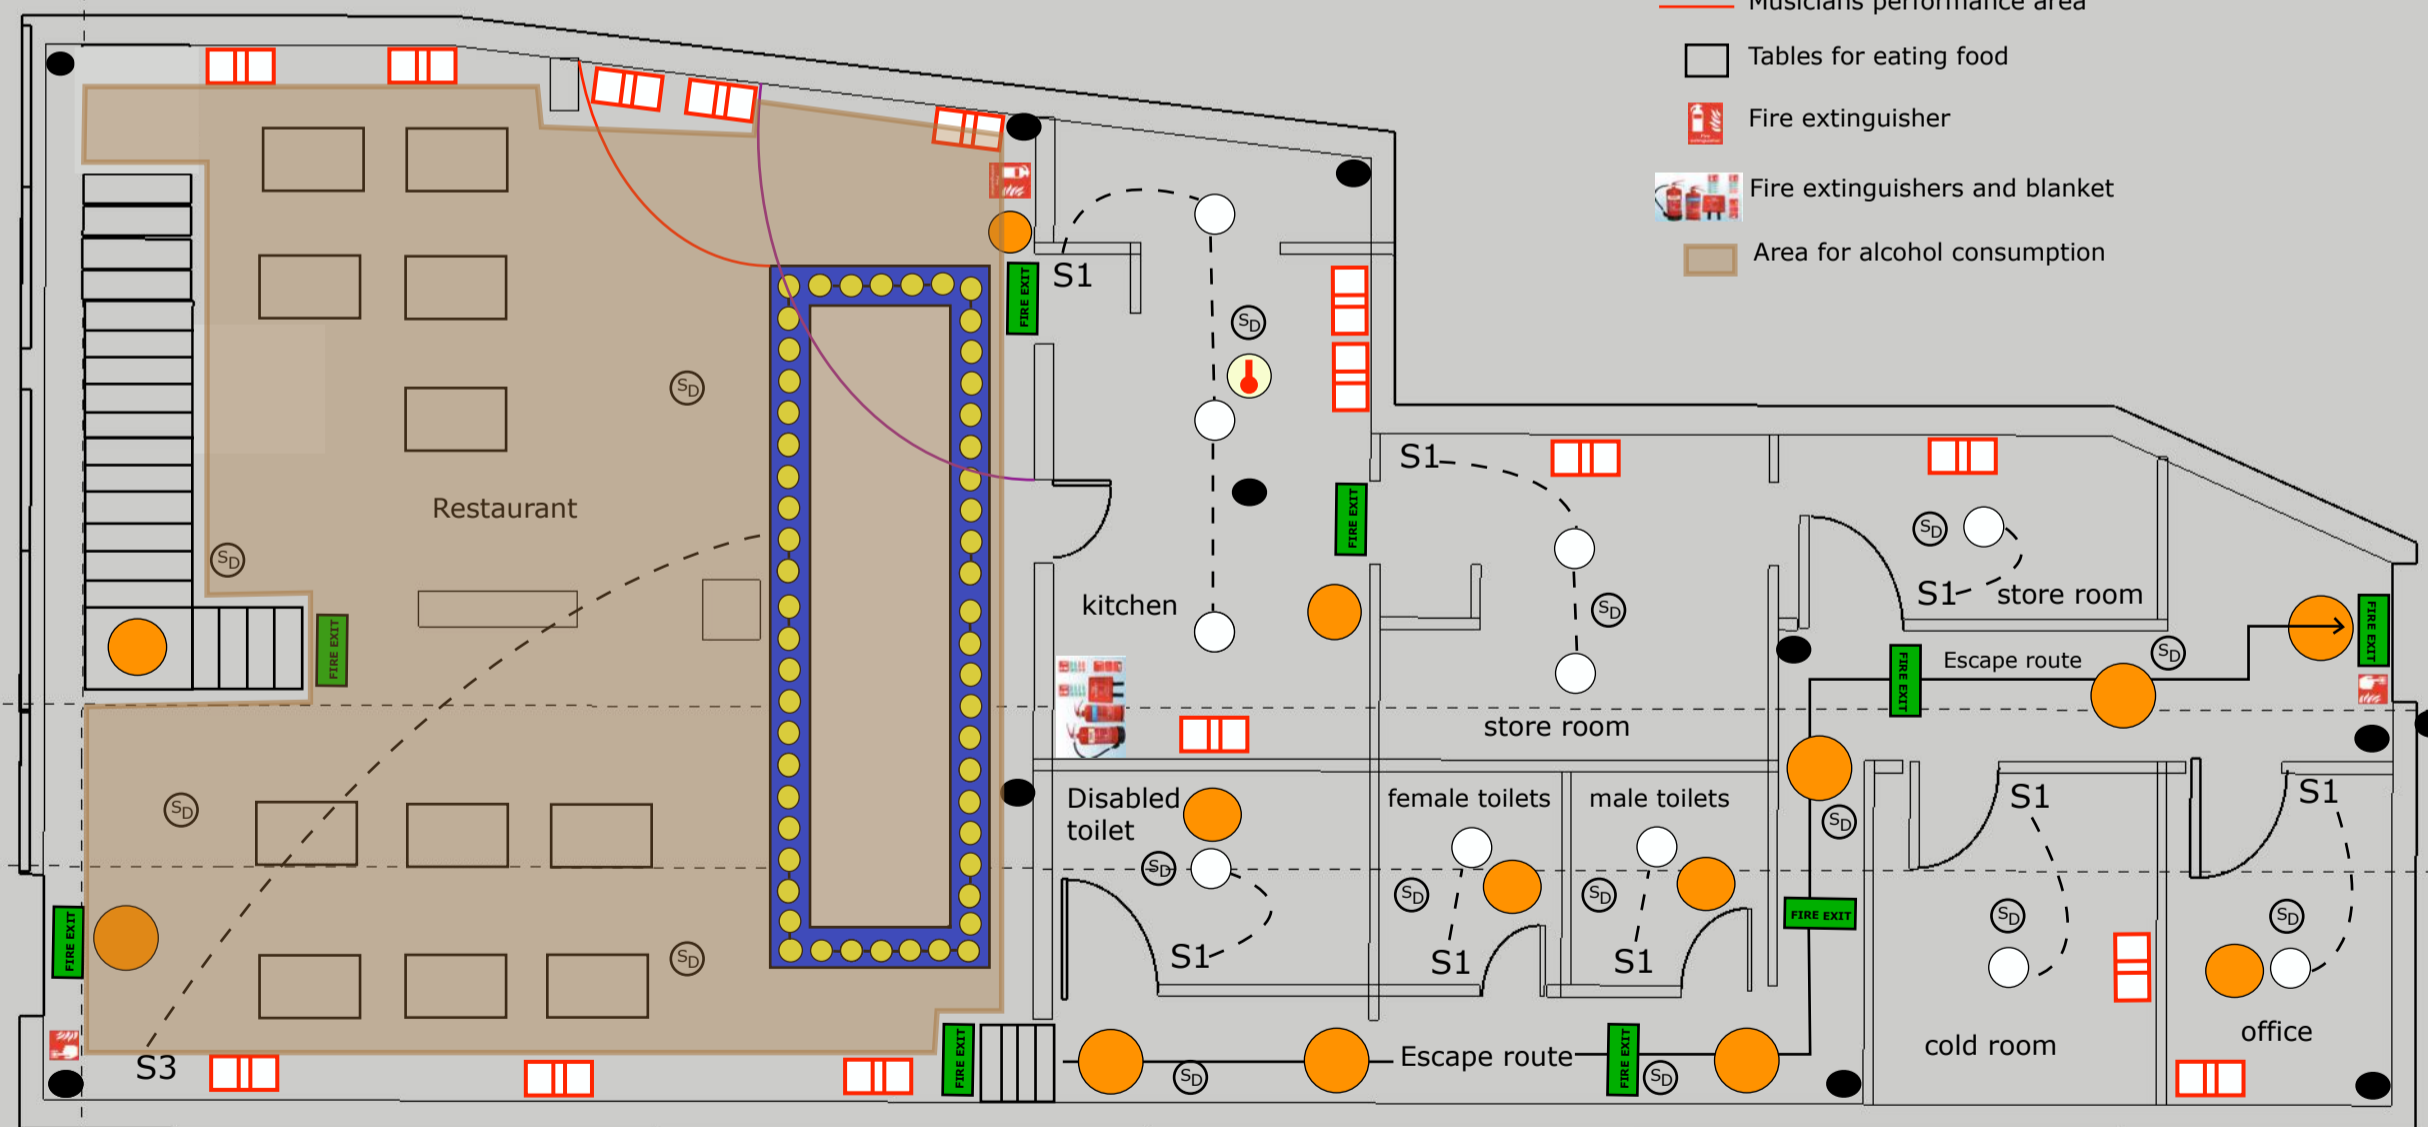

KEY:

- Spotlights
- Emergency light
- CCTV camera
- Plug socket
- LED dome light
- Fire Exit
- Smoke detector
- Light
- Heat detector
- Fire call point
- Bar area/alcohol to be served
- Musicians performance area
- Tables for eating food
- Fire extinguisher
- Fire extinguishers and blanket
- Area for alcohol consumption

Scale bar 1:100 @A3