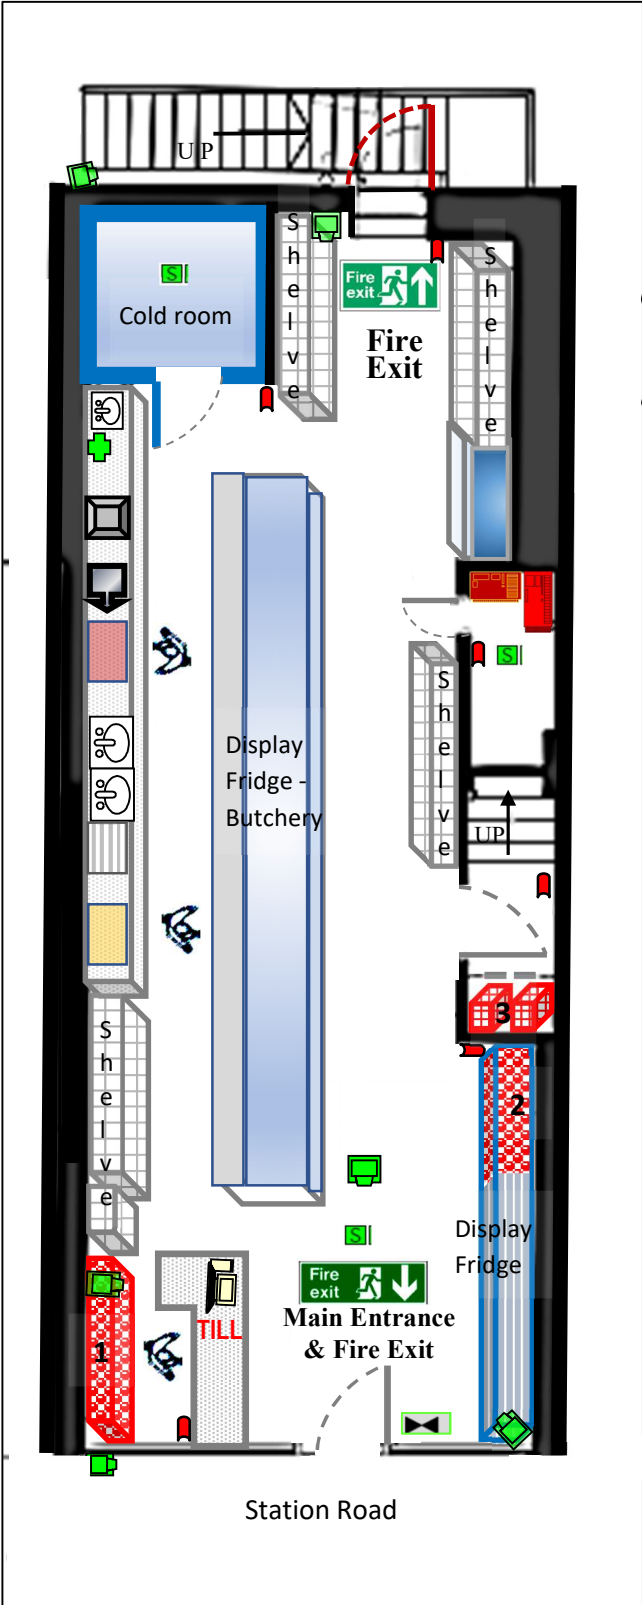

**Butcher -Macelarie**  
**294 Station Road, Harrow, London HA1 2DX**  
**LAYOUT**

**LEGENDS**

-  Fire Extinguisher
-  Electric Mains
-  Fire Alarm System Control Panel
-  First Aid Kit
-  Emergency Light
-  Smoke Detector
-  Cctv Camera

**Alcohol Storage** 

Alcohol Display Shelves - Spirits-

Alcohol Display Fridge - Beer-Wine-Cider

  
**Assembly Point**   
 Direct Opposite Side of the Station Road - Bus Station -

As January 2023

1:100  
 Please do not scale from this drawing