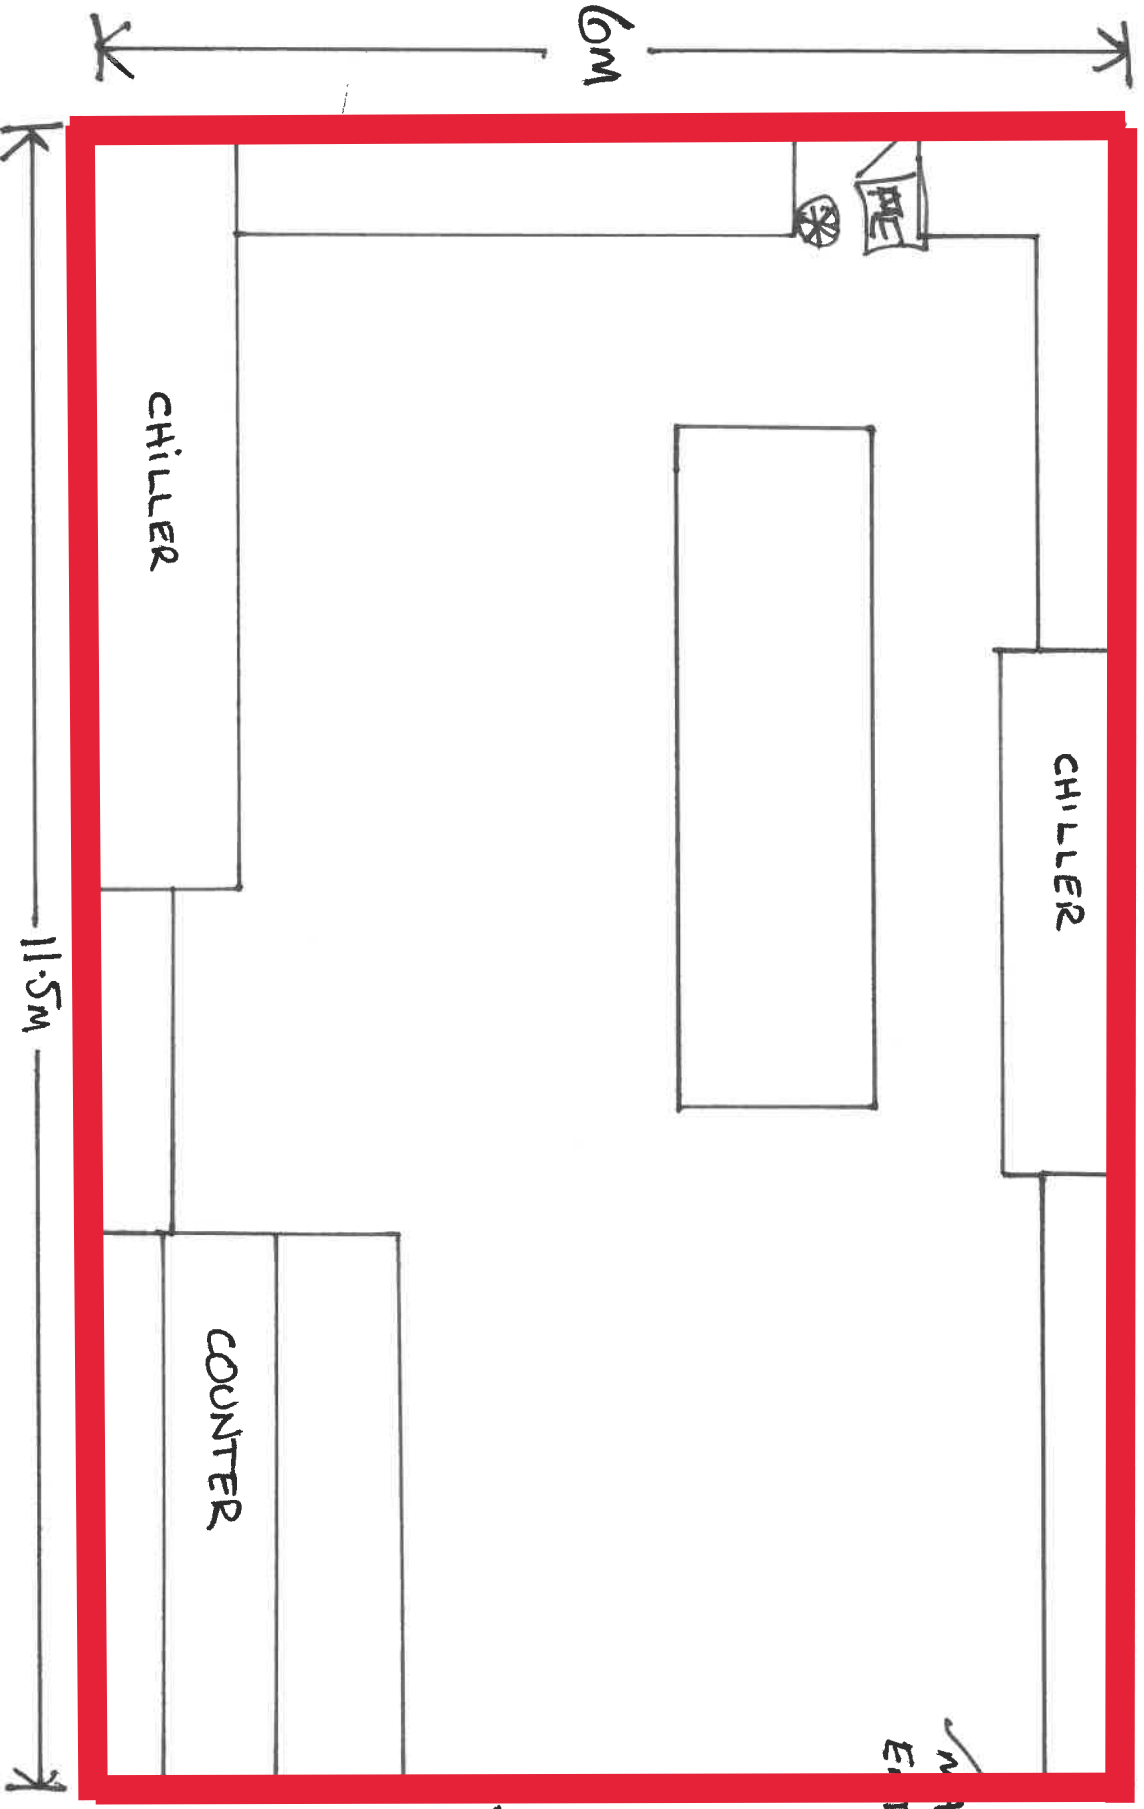

233 STATION ROAD  
HARROW  
HA1 2TB

MAIN ENTRANCE

 = FIRE ESCAPE

 = EXIT SIGN

 = licensed area