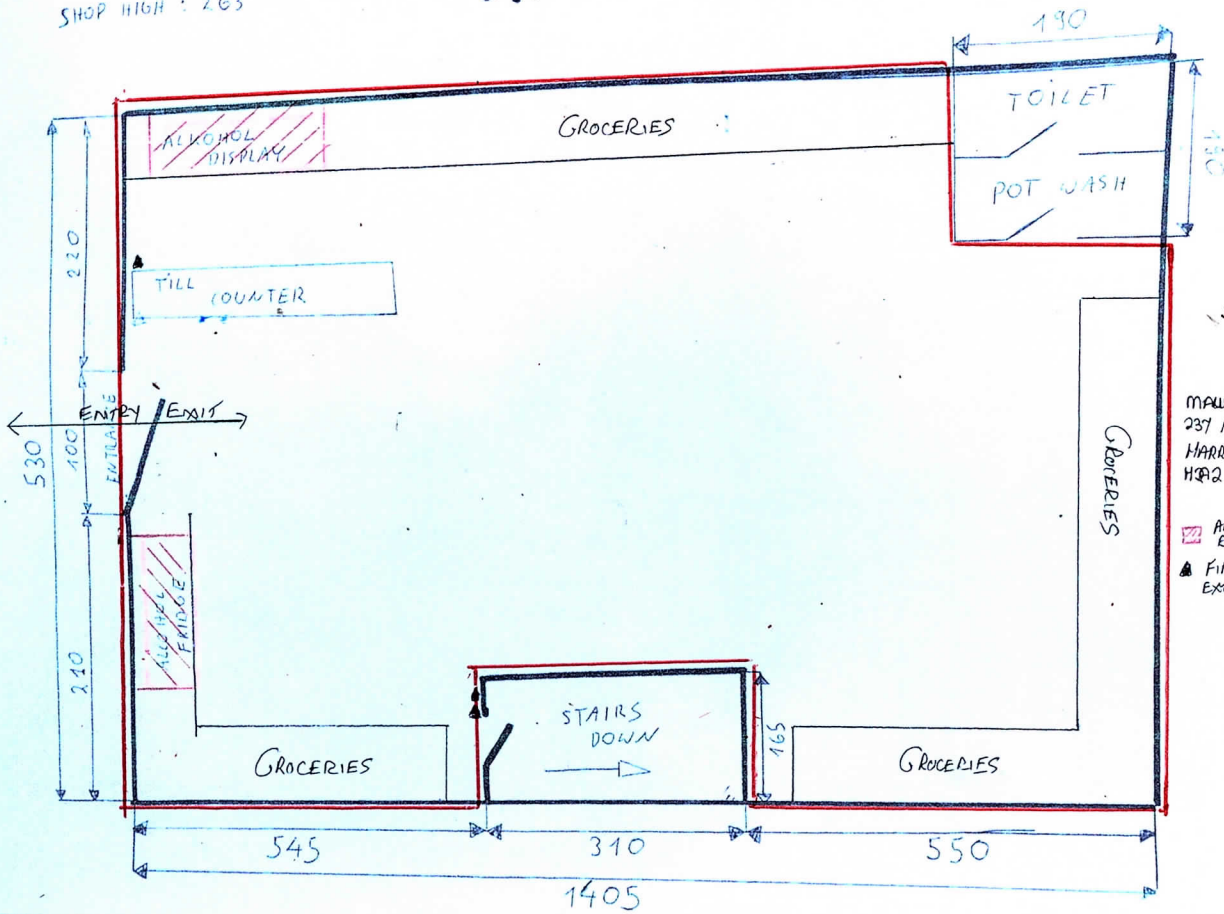

SHOP PLAN

SHOP HIGH : 263

MAULCH EXPRESS LTD
237 IMPERIAL DRIVE
HARRIS
HQ 2 THE

- ALCOHOL DISPLAY
- FIRE EXTINGUISHERS