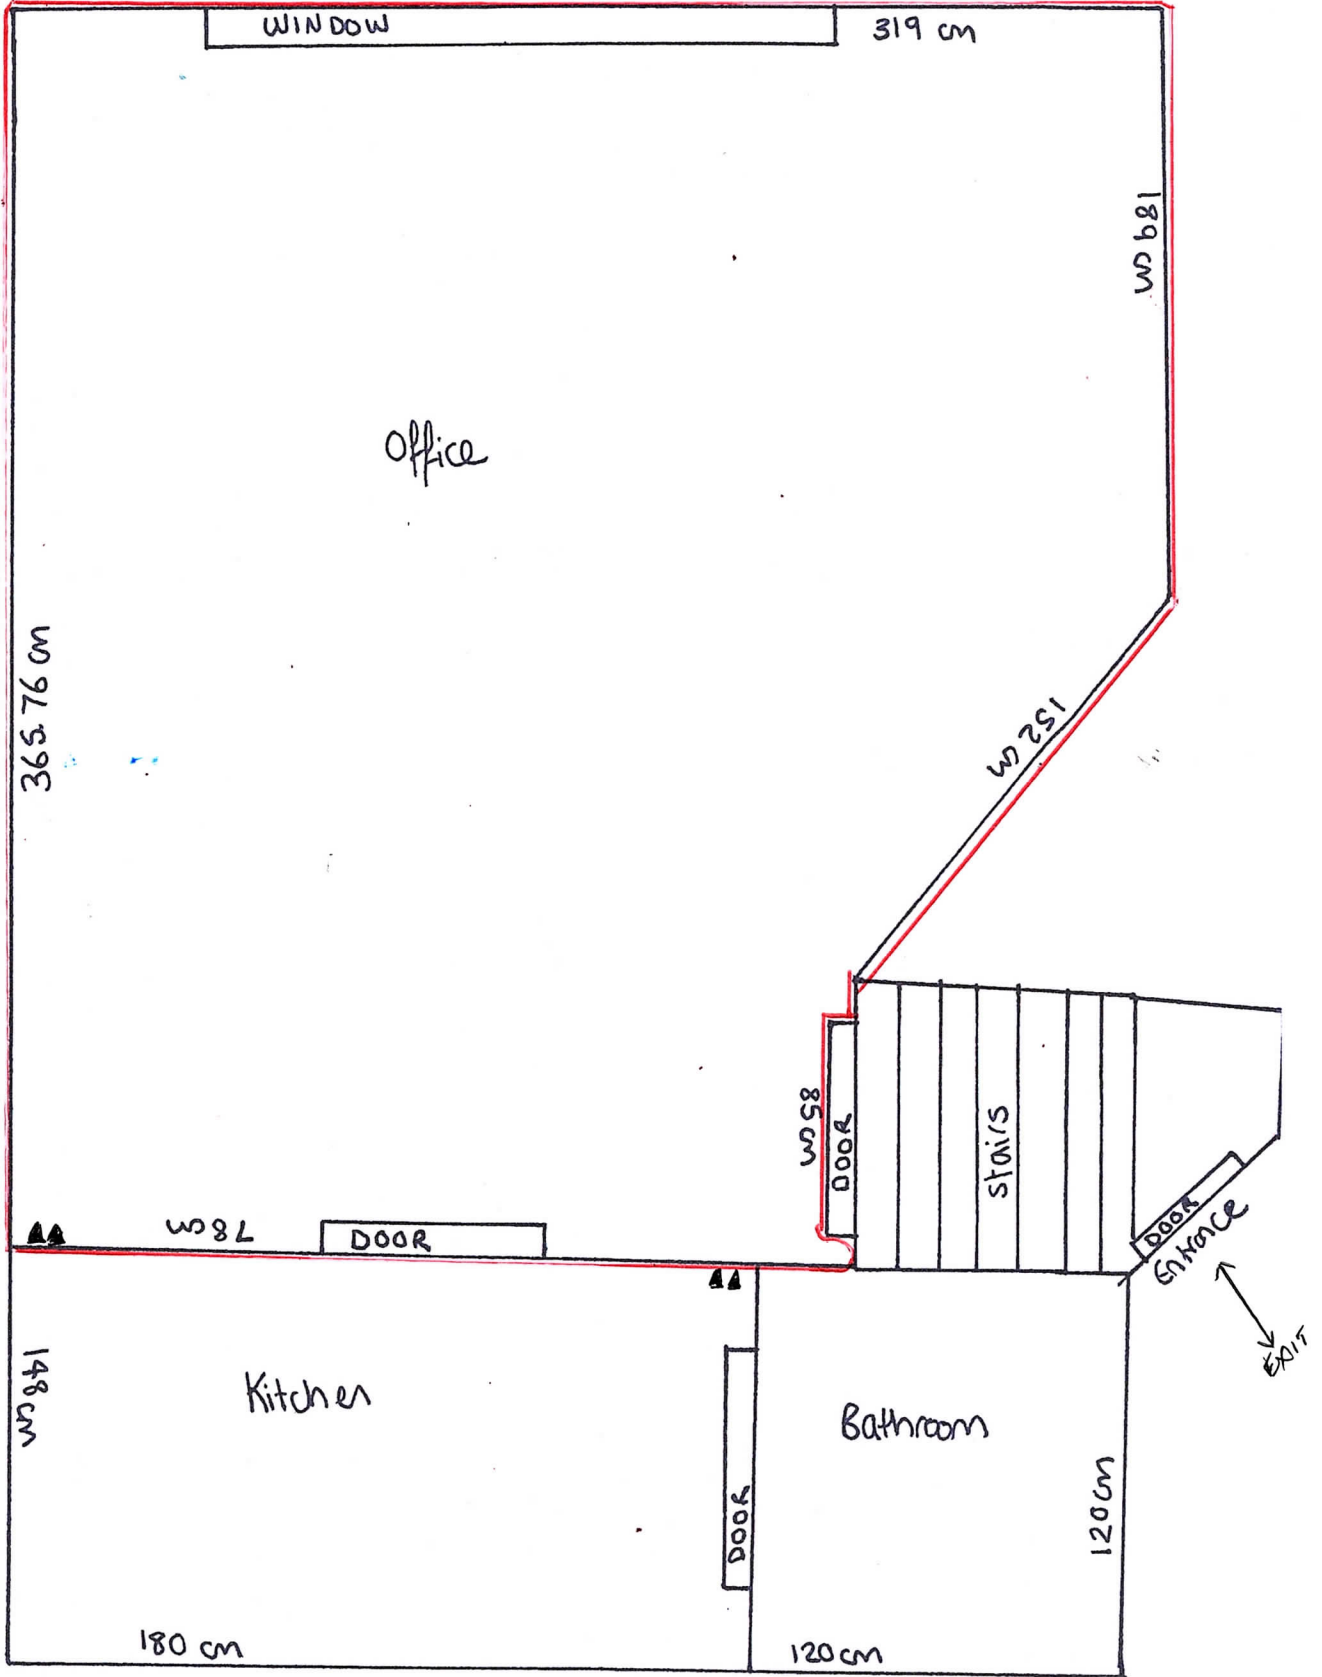

# MOUSE AND GRAPE LTD Floor plan

MOUSE + GRAPE LTD  
118-120 MARCH ROAD  
PINNER  
M45 5NA

□ LICENSABLE AREA  
▲ FIRE EXTINGUISHERS