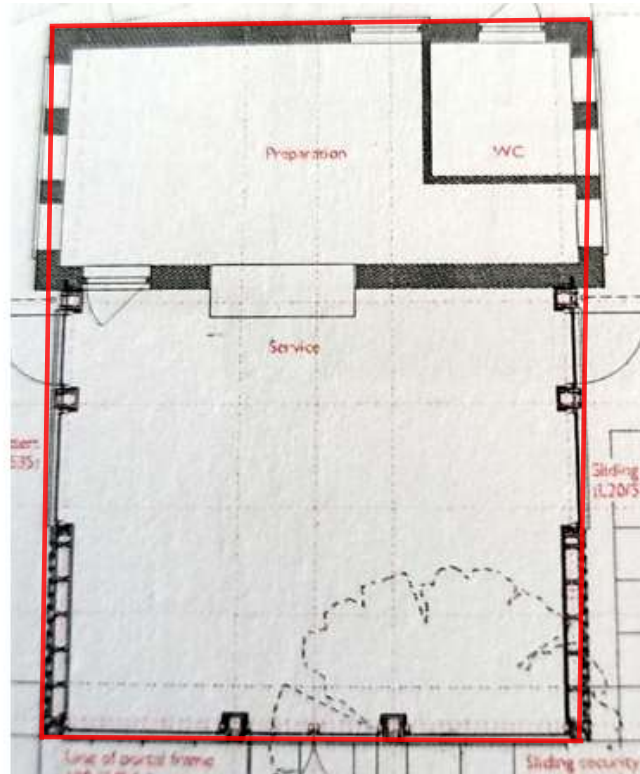

Syd's Pizzeria and Coffee shop
West Harrow Recreation Ground
Butler Road, Harrow HA1 4DX

Version 01 – September 2021
Measurements supplied by owner
Scale: 1:500 A1

Key.

ME – Main Entrance

 – Toilets

Red Line – Licensable Area