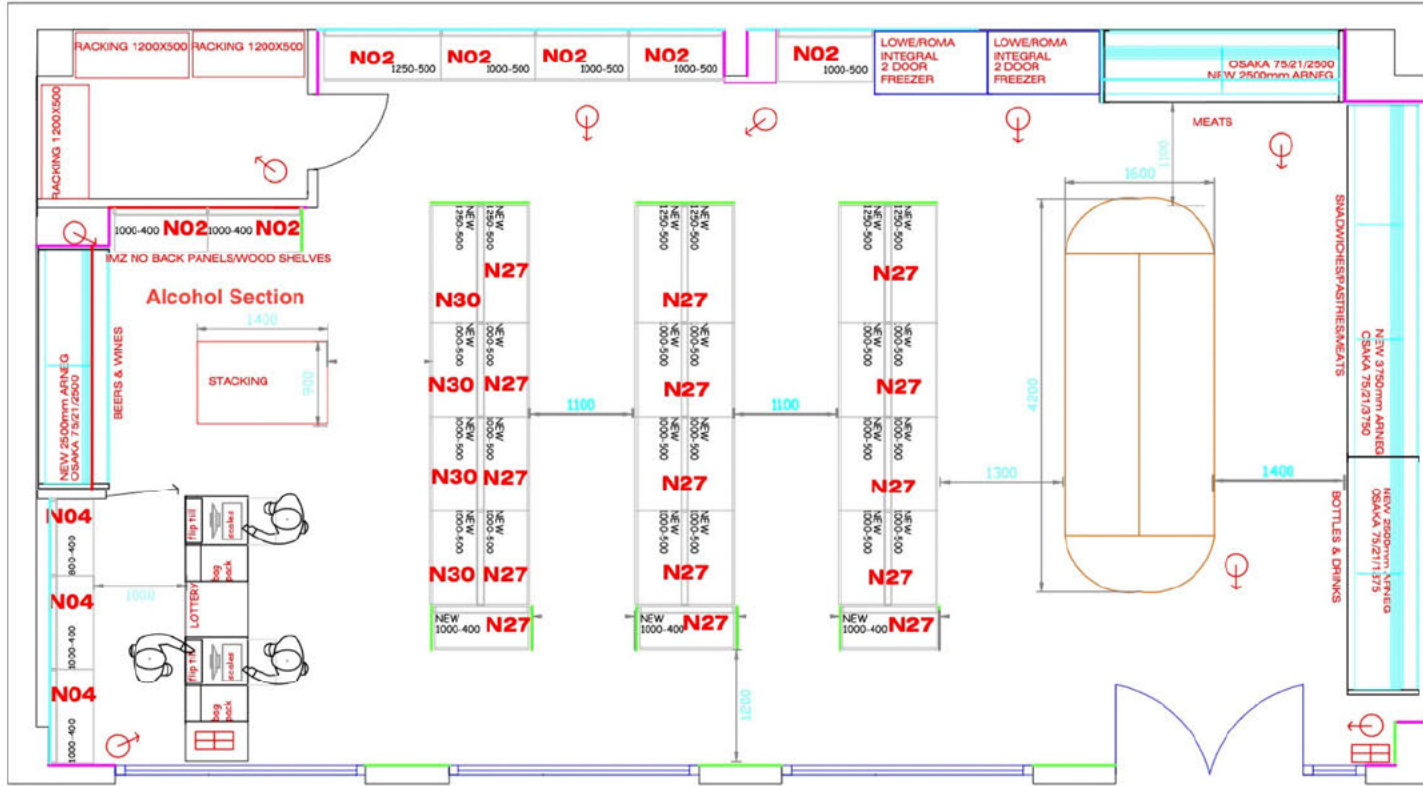

CCTV LOCATION PLAN

HD CCTV CAMERA

ENTRANCE/FIRE EXIT

FIRE EXTINGUISHER

CLIENTS NAME	CLIENTS SIGNATURE	CLIENT NAME: SHILAN & AHISH	DRAWING NAME: Proposed internal alterations		
SALES MAN NAME	SALES MAN SIGNATURE	PROJECT NAME: STANNORE GROCERY STORE	DRAWING NO: CCTV LOCATION	REVISION: -	SCALE: 100 @ A3
		SITE ADDRESS: STANNORE BUSINESS CENTRE, HOWARD ROAD, STANNORE PLACE, STANNORE HK7 3PW	DATE: 26.02.21	DRAWN BY: Matt Sullivan	APPROVED BY: -
			STATUS:		