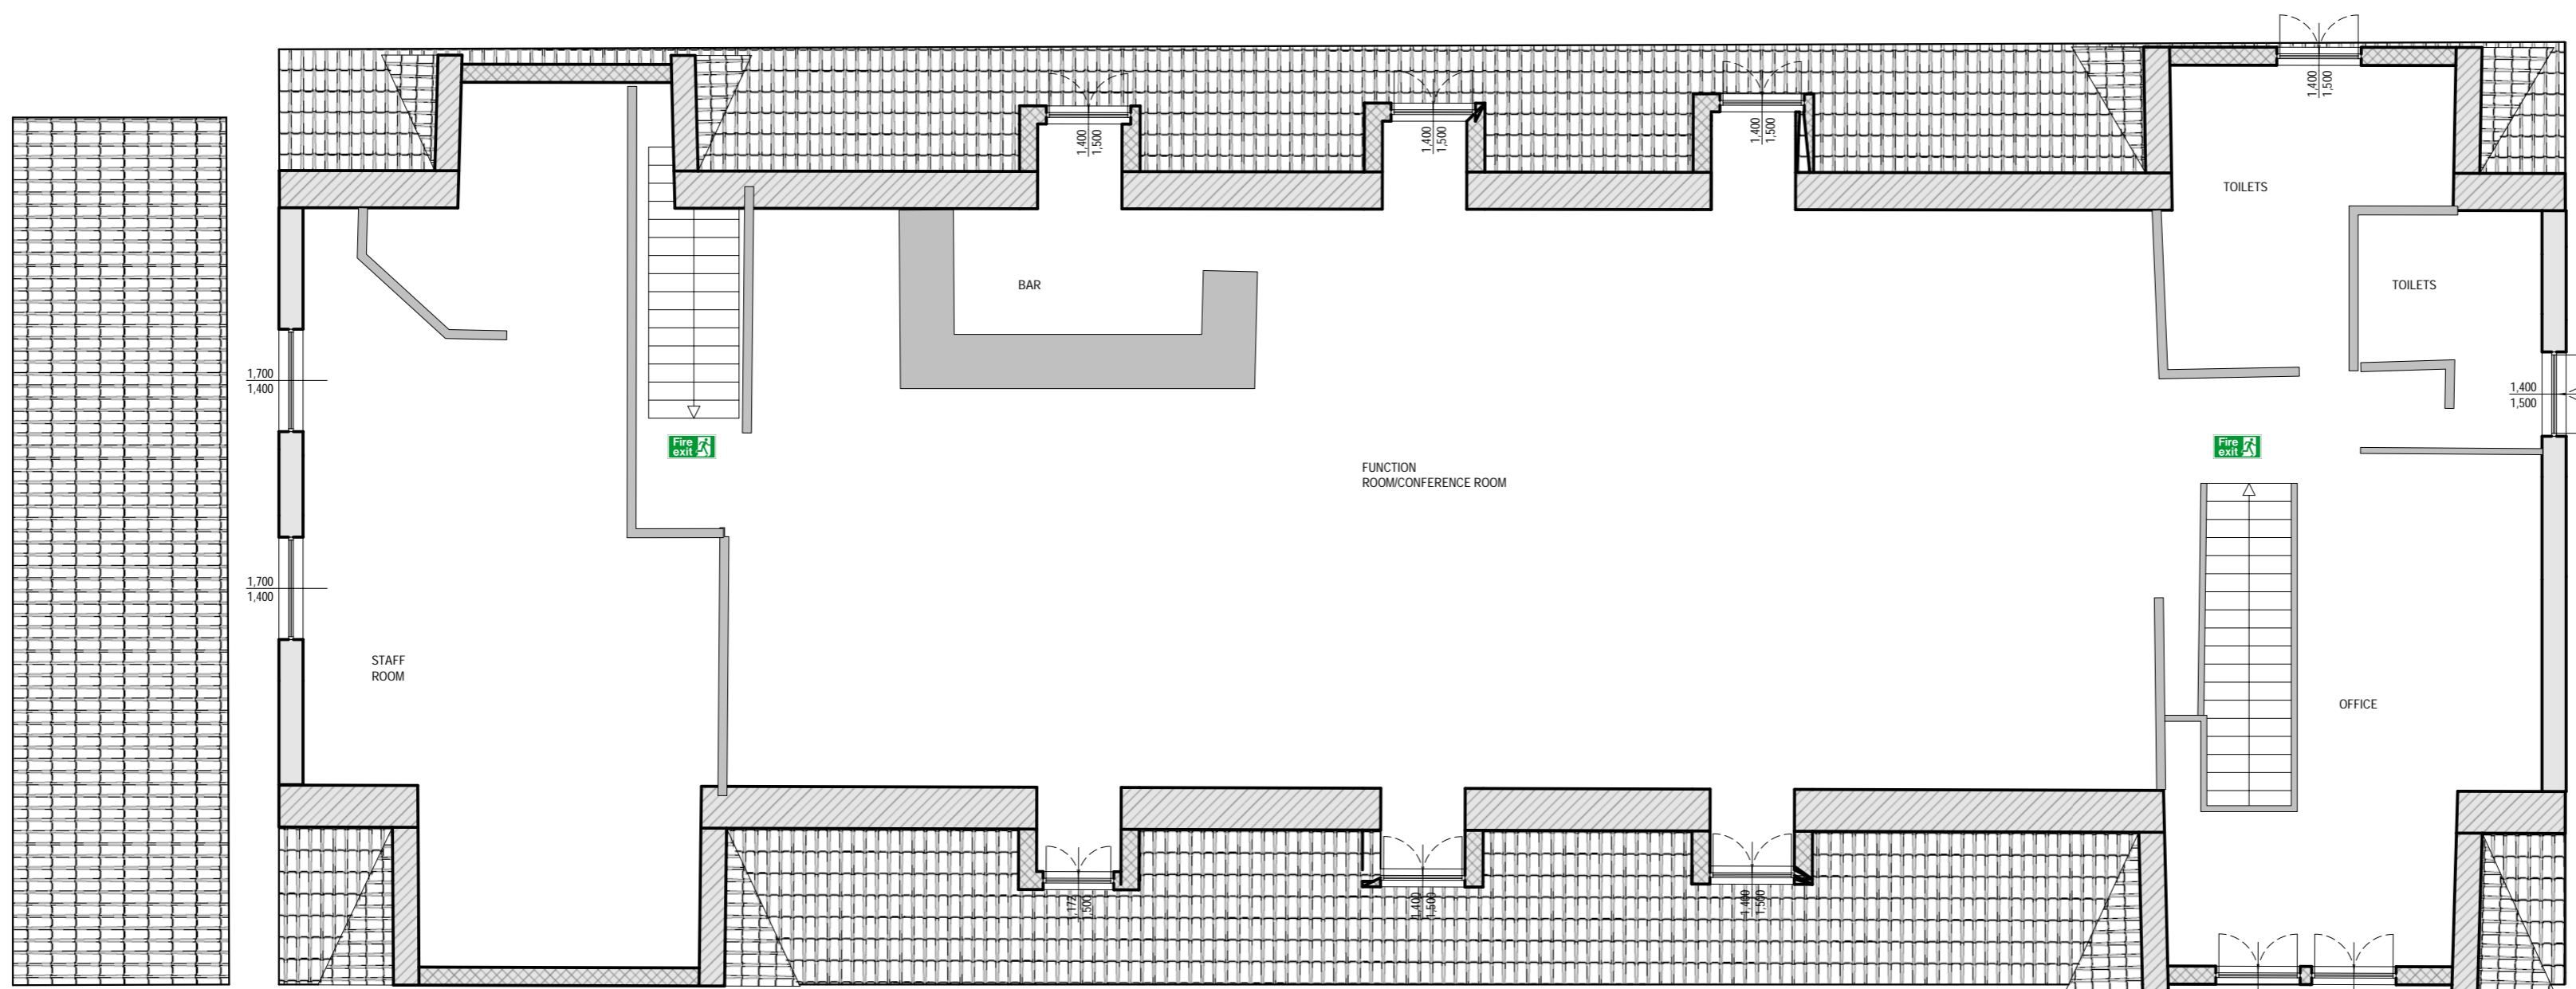

ISOMETRIC VIEW
Drawing scale 1:100

COMPLIANCE DIRECT LTD	SUBJECT	PROJECT	DRAWING MODEL
	BLUE ROOM (BROADFIELDS COUNTRY CLUB) PROPOSED	LICENSING PLAN	DRAFT 2
	DESIGNER	CLIENT	Drawing Scale 1:100
	PROJECT MANAGER	REG No. CDL/BLUEROOM/2017	revision 2
			DATE 03/09/2017