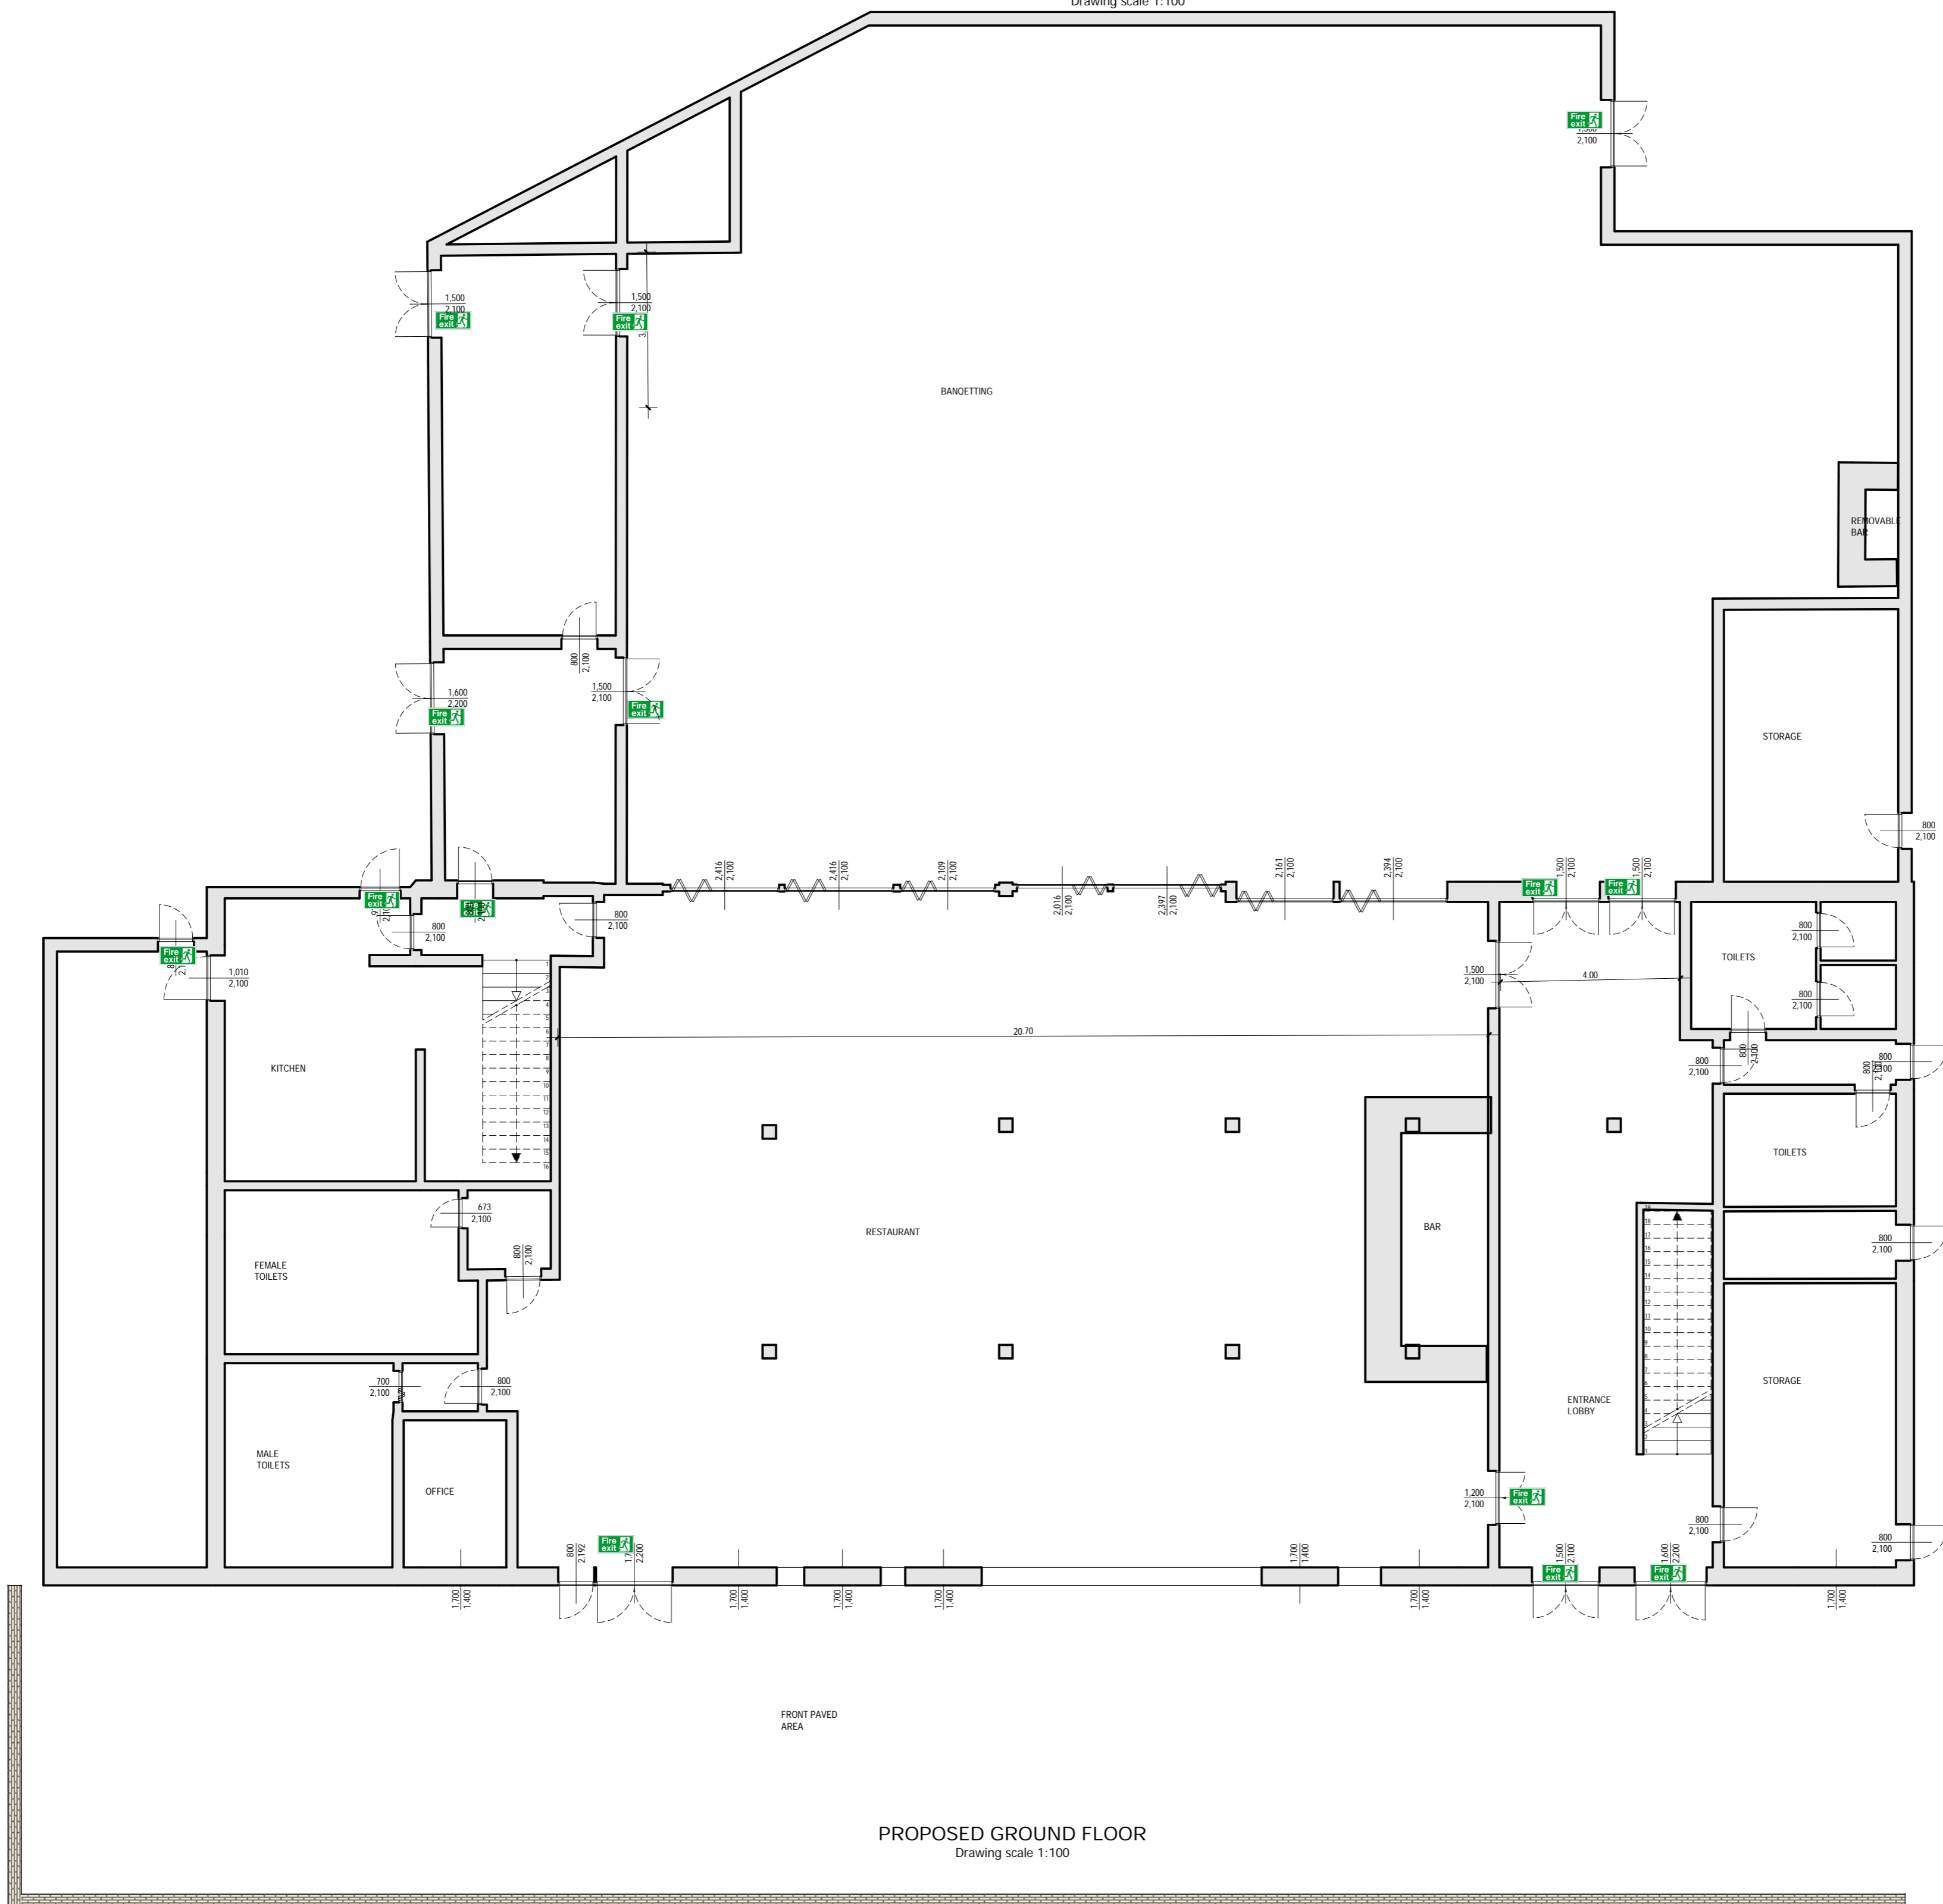

ISOMETRIC VIEW
Drawing scale 1:100

COMPLIANCE DIRECT LTD	SUBJECT	PROJECT	DRAWING MODEL
	BLUE ROOM (BROADFIELDS COUNTRY CLUB) PROPOSED	LICENSING PLAN	DRAFT 2
	DESIGNER	CLIENT	Drawing Scale 1:100
	PROJECT MANAGER	REG No. CDL/BLUEROOM/2017	revision 2
			DATE 03/09/2017