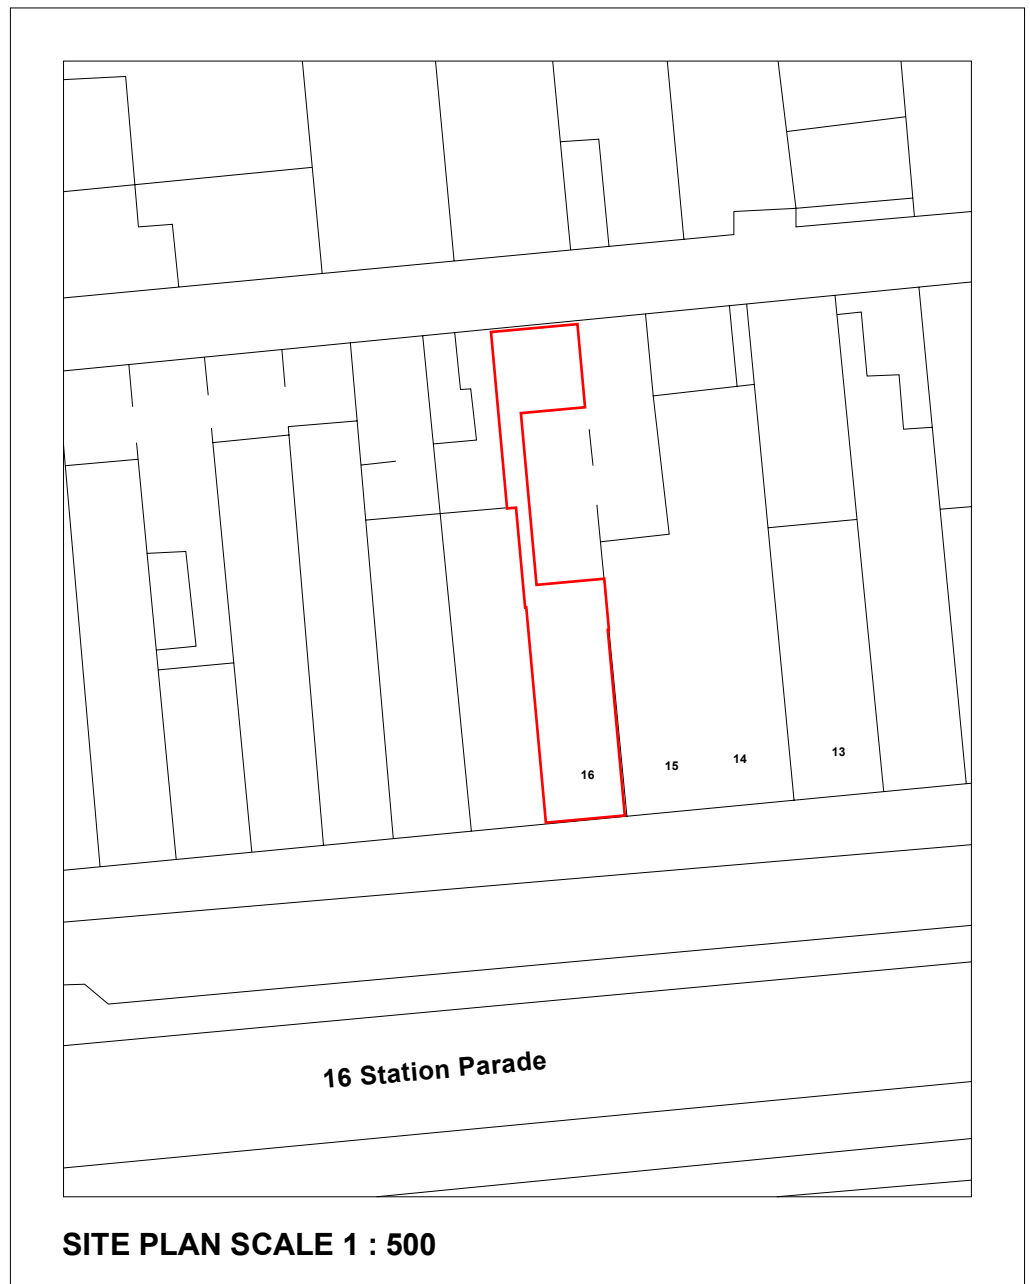

GROUND FLOOR

IN

SITE PLAN SCALE 1 : 500

RED OUTLINED AREAS ARE PART OF PREMISES

Scale : For the plan to be in scale, the above scale bar must measure correct. e.g. 5 centimeters when printed.

Photoplan - Property Marketing Specialists
 1 St Katharine's Way,
 St Katharine's & Wapping,
 London E1W 1UN
 Telephone 0203 384 7766

project 16 STATION PARADE WHITCHURCH LANE
 CANONS PARK EDGWARE, HA8 6RW

drawing title
 LP - 16 STATION PARADE WHITCHURCH LANE
 CANONS PARK EDGWARE, HA8 6RW

scale 1 : 100 AT A3

date

Copyright photoplan.co.uk

revision

69