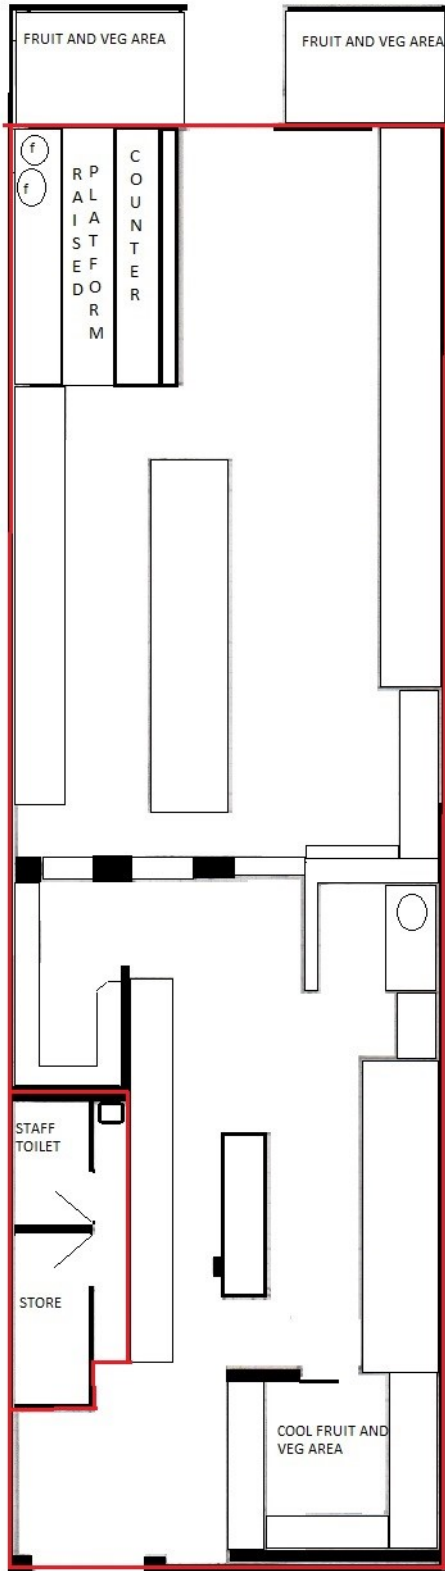

ENTRANCE AND FIRE  
EXIT

PREMISES:  
THRISA SUPERSTORE  
163 GREENFORD ROAD  
HARROW  
HA1 3RA

FIRE EXTINGUISHERS  
1 X 2KG CO2 1 X 6LTR FOAM  
OR EQUIVALENT

LICENSABLE AREA

WHOLE OF LICENSABLE AREA TO  
BE LICENSED FOR ALCOHOL  
DISPLAY

SECURITY SHUTTERS

SCALE BAR