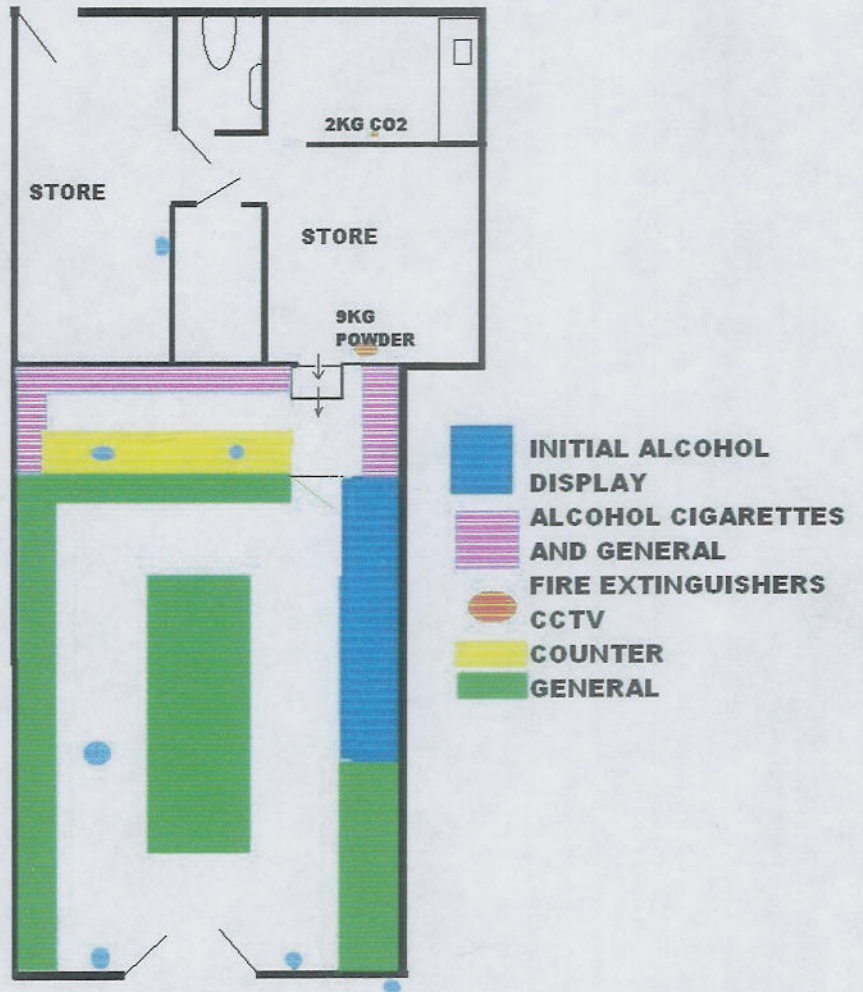

**PREMISES: HARROW WEALD NEWS, 401 HIGH ROAD, HARROW WEALD
MIDDLESEX. HA3 6EL**

**ENTRANCE
AND FIRE EXIT
160CM WIDTH**

**WHOLE OF RETAIL AREA
TO BE LICENSED FOR
ALCOHOL DISPLAY**

SCALE 1:100

RECEIVED AT
LICENSING OFFICE
14 MAY 2012
TIME