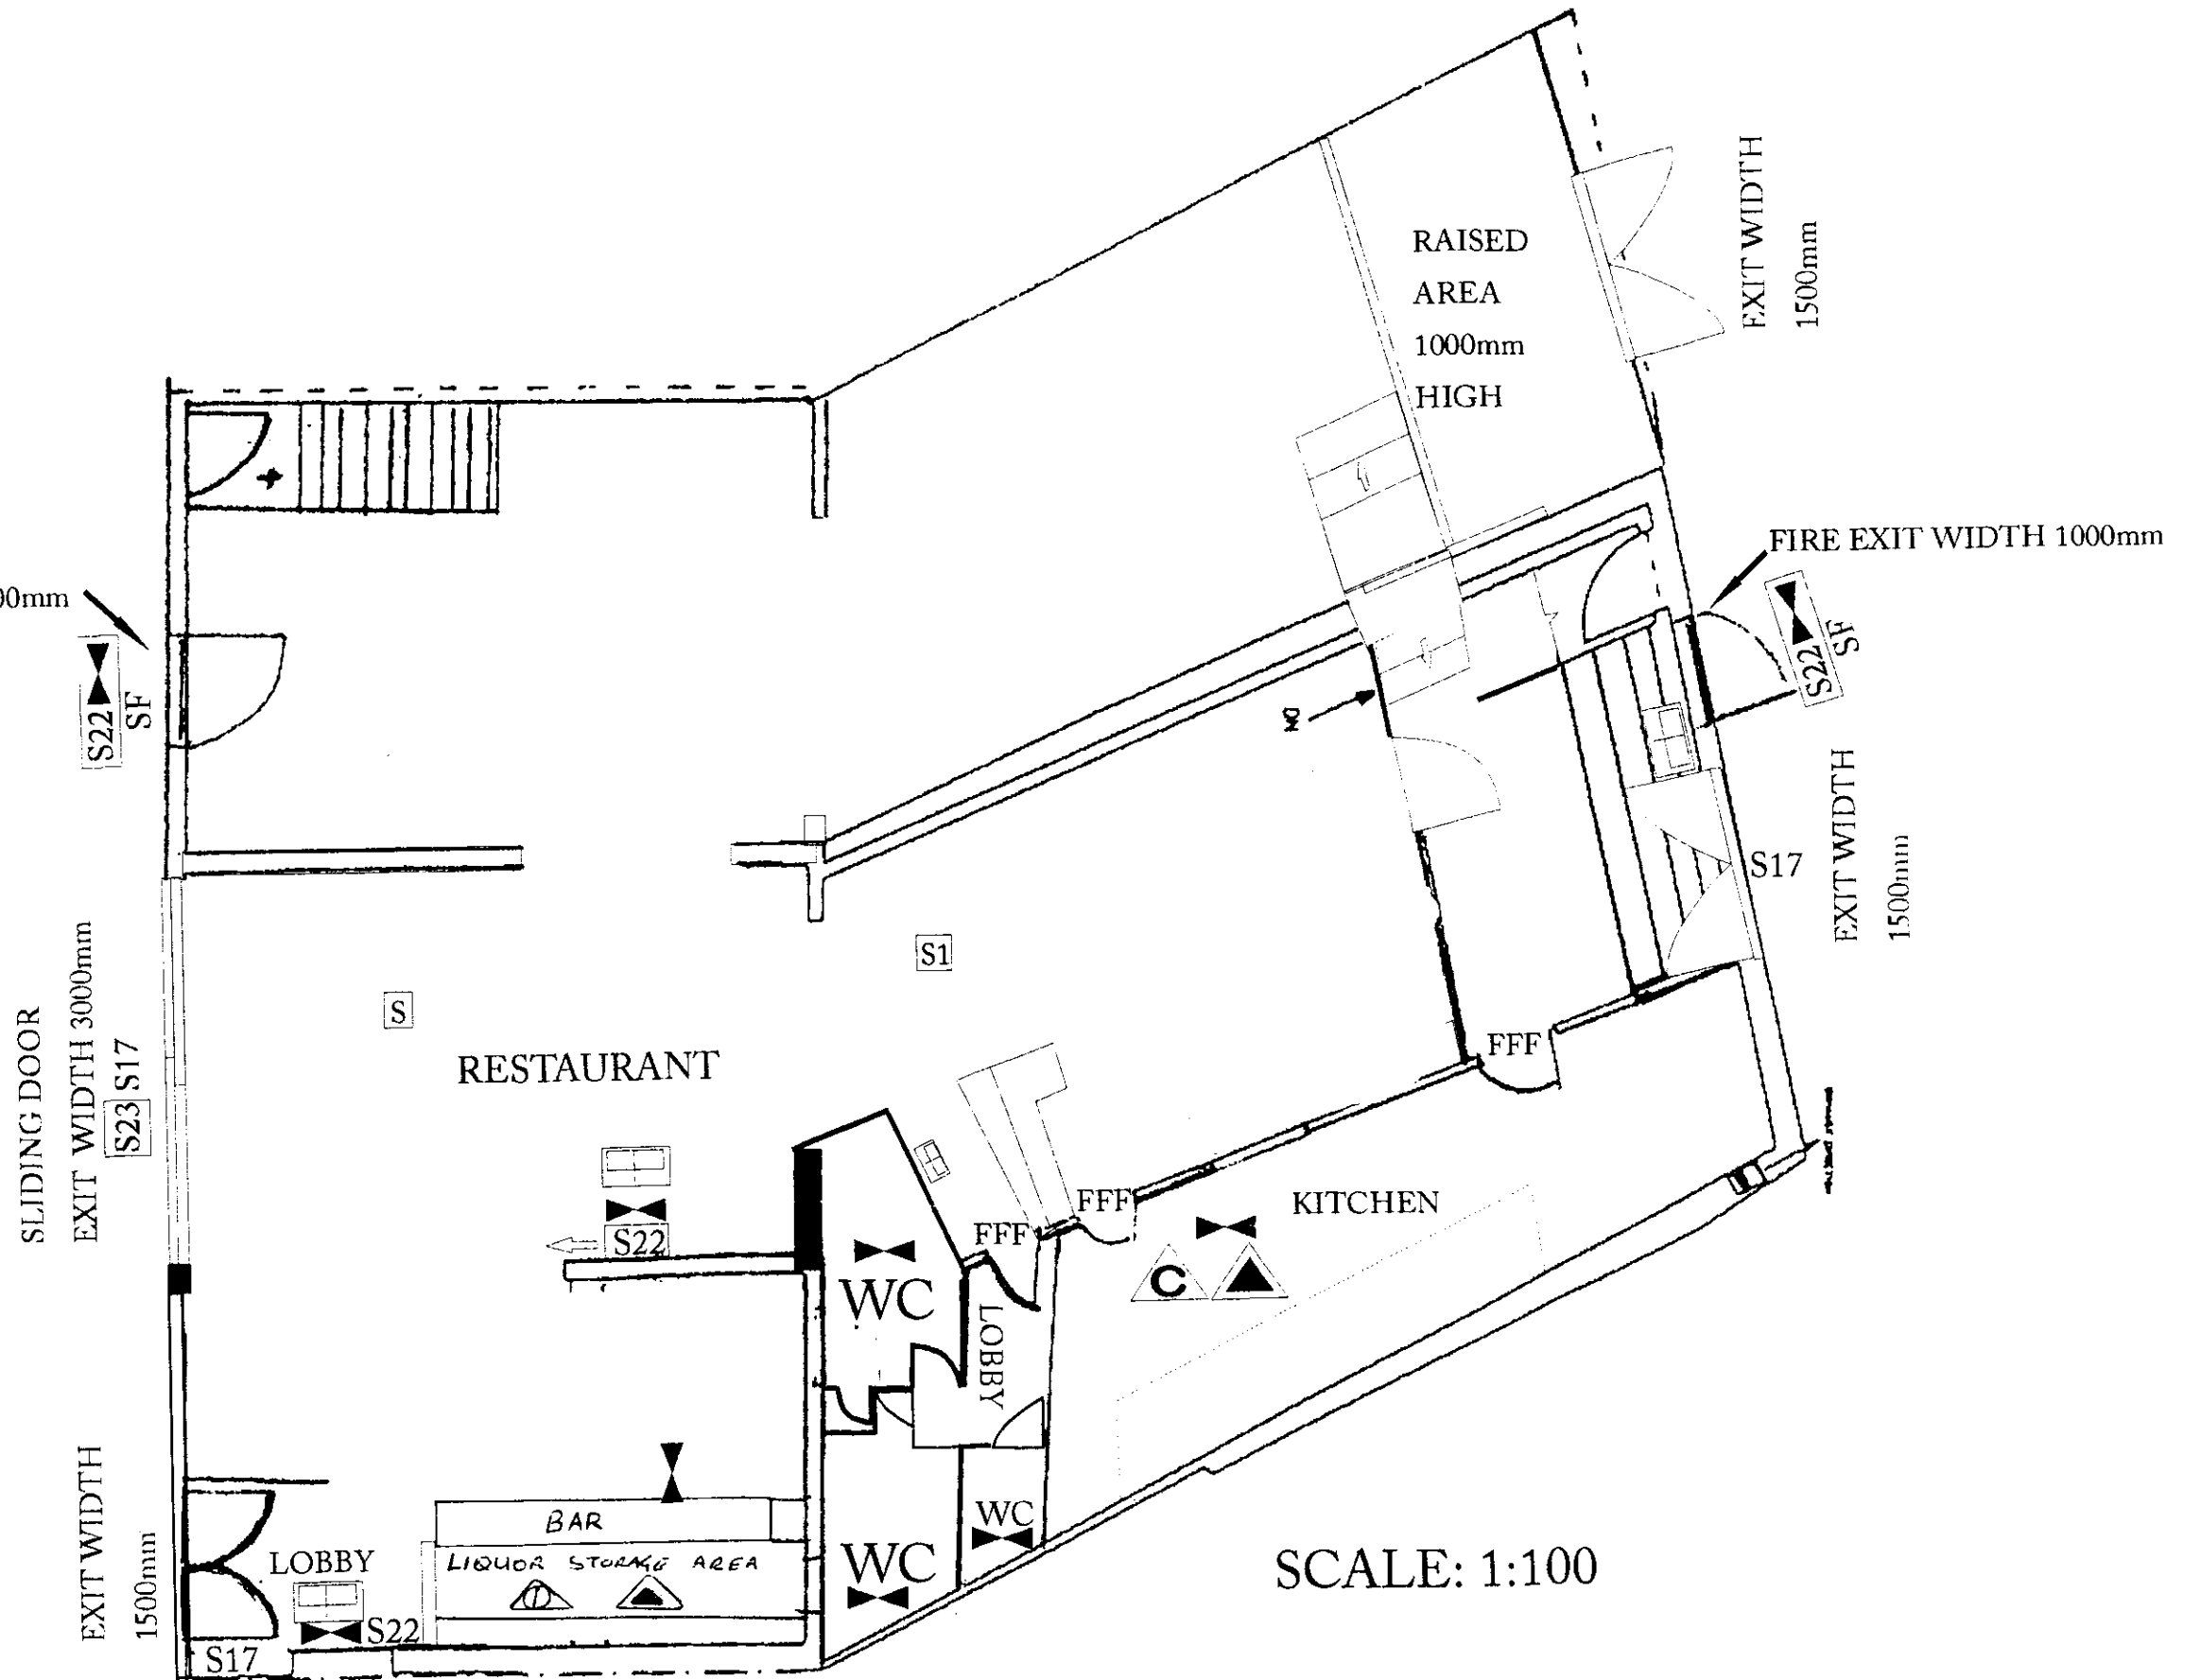

FIRE EXIT WIDTH 1000mm

SCALE: 1:100

Mr. H Farooqi
215-219 High road
Harrow HA3 5EE