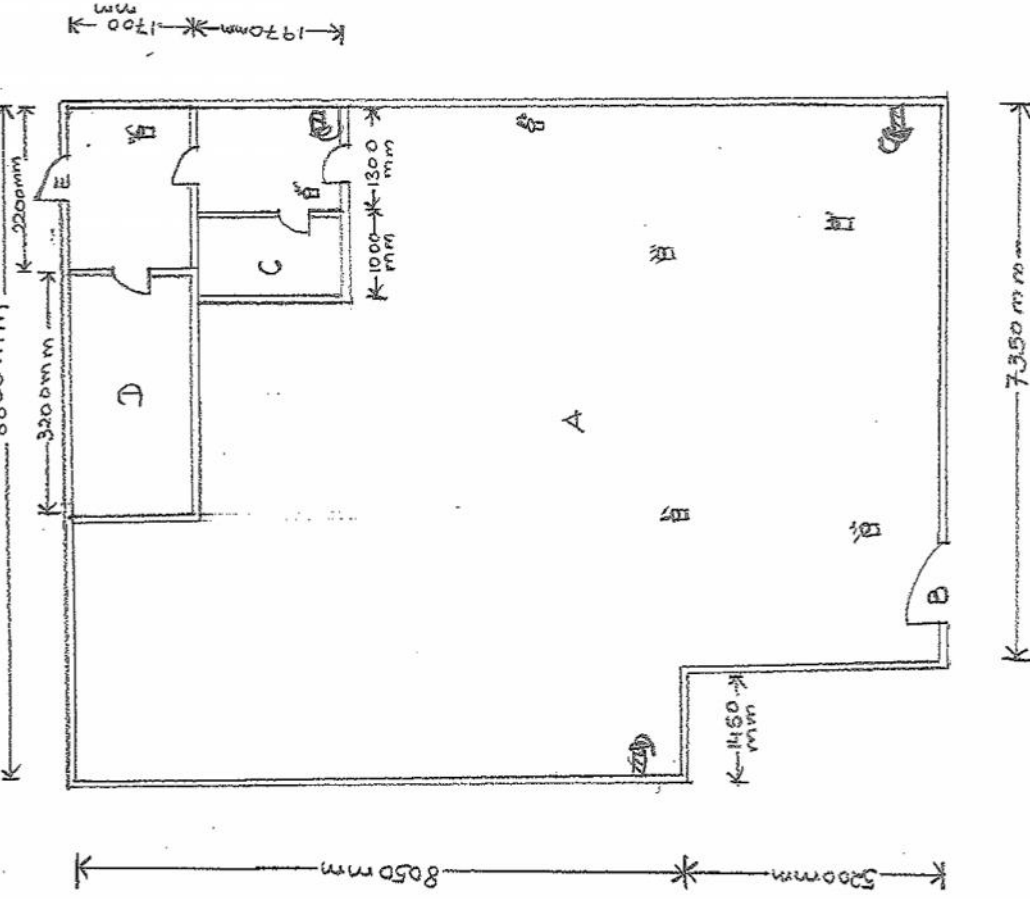

SCALE 1:100

MIESKO POLISH DELI
168 GREENFORD ROAD
SUDBURY HILL
HA1 3QZ
A :- SHOP FLOOR
B :- MAIN ENTRANCE
C :- TOILET
D :- FRIDGE
E :- FIRE EXIT
F :- CCTV CAMERA
G :- FIRE EXTINGUISHER.