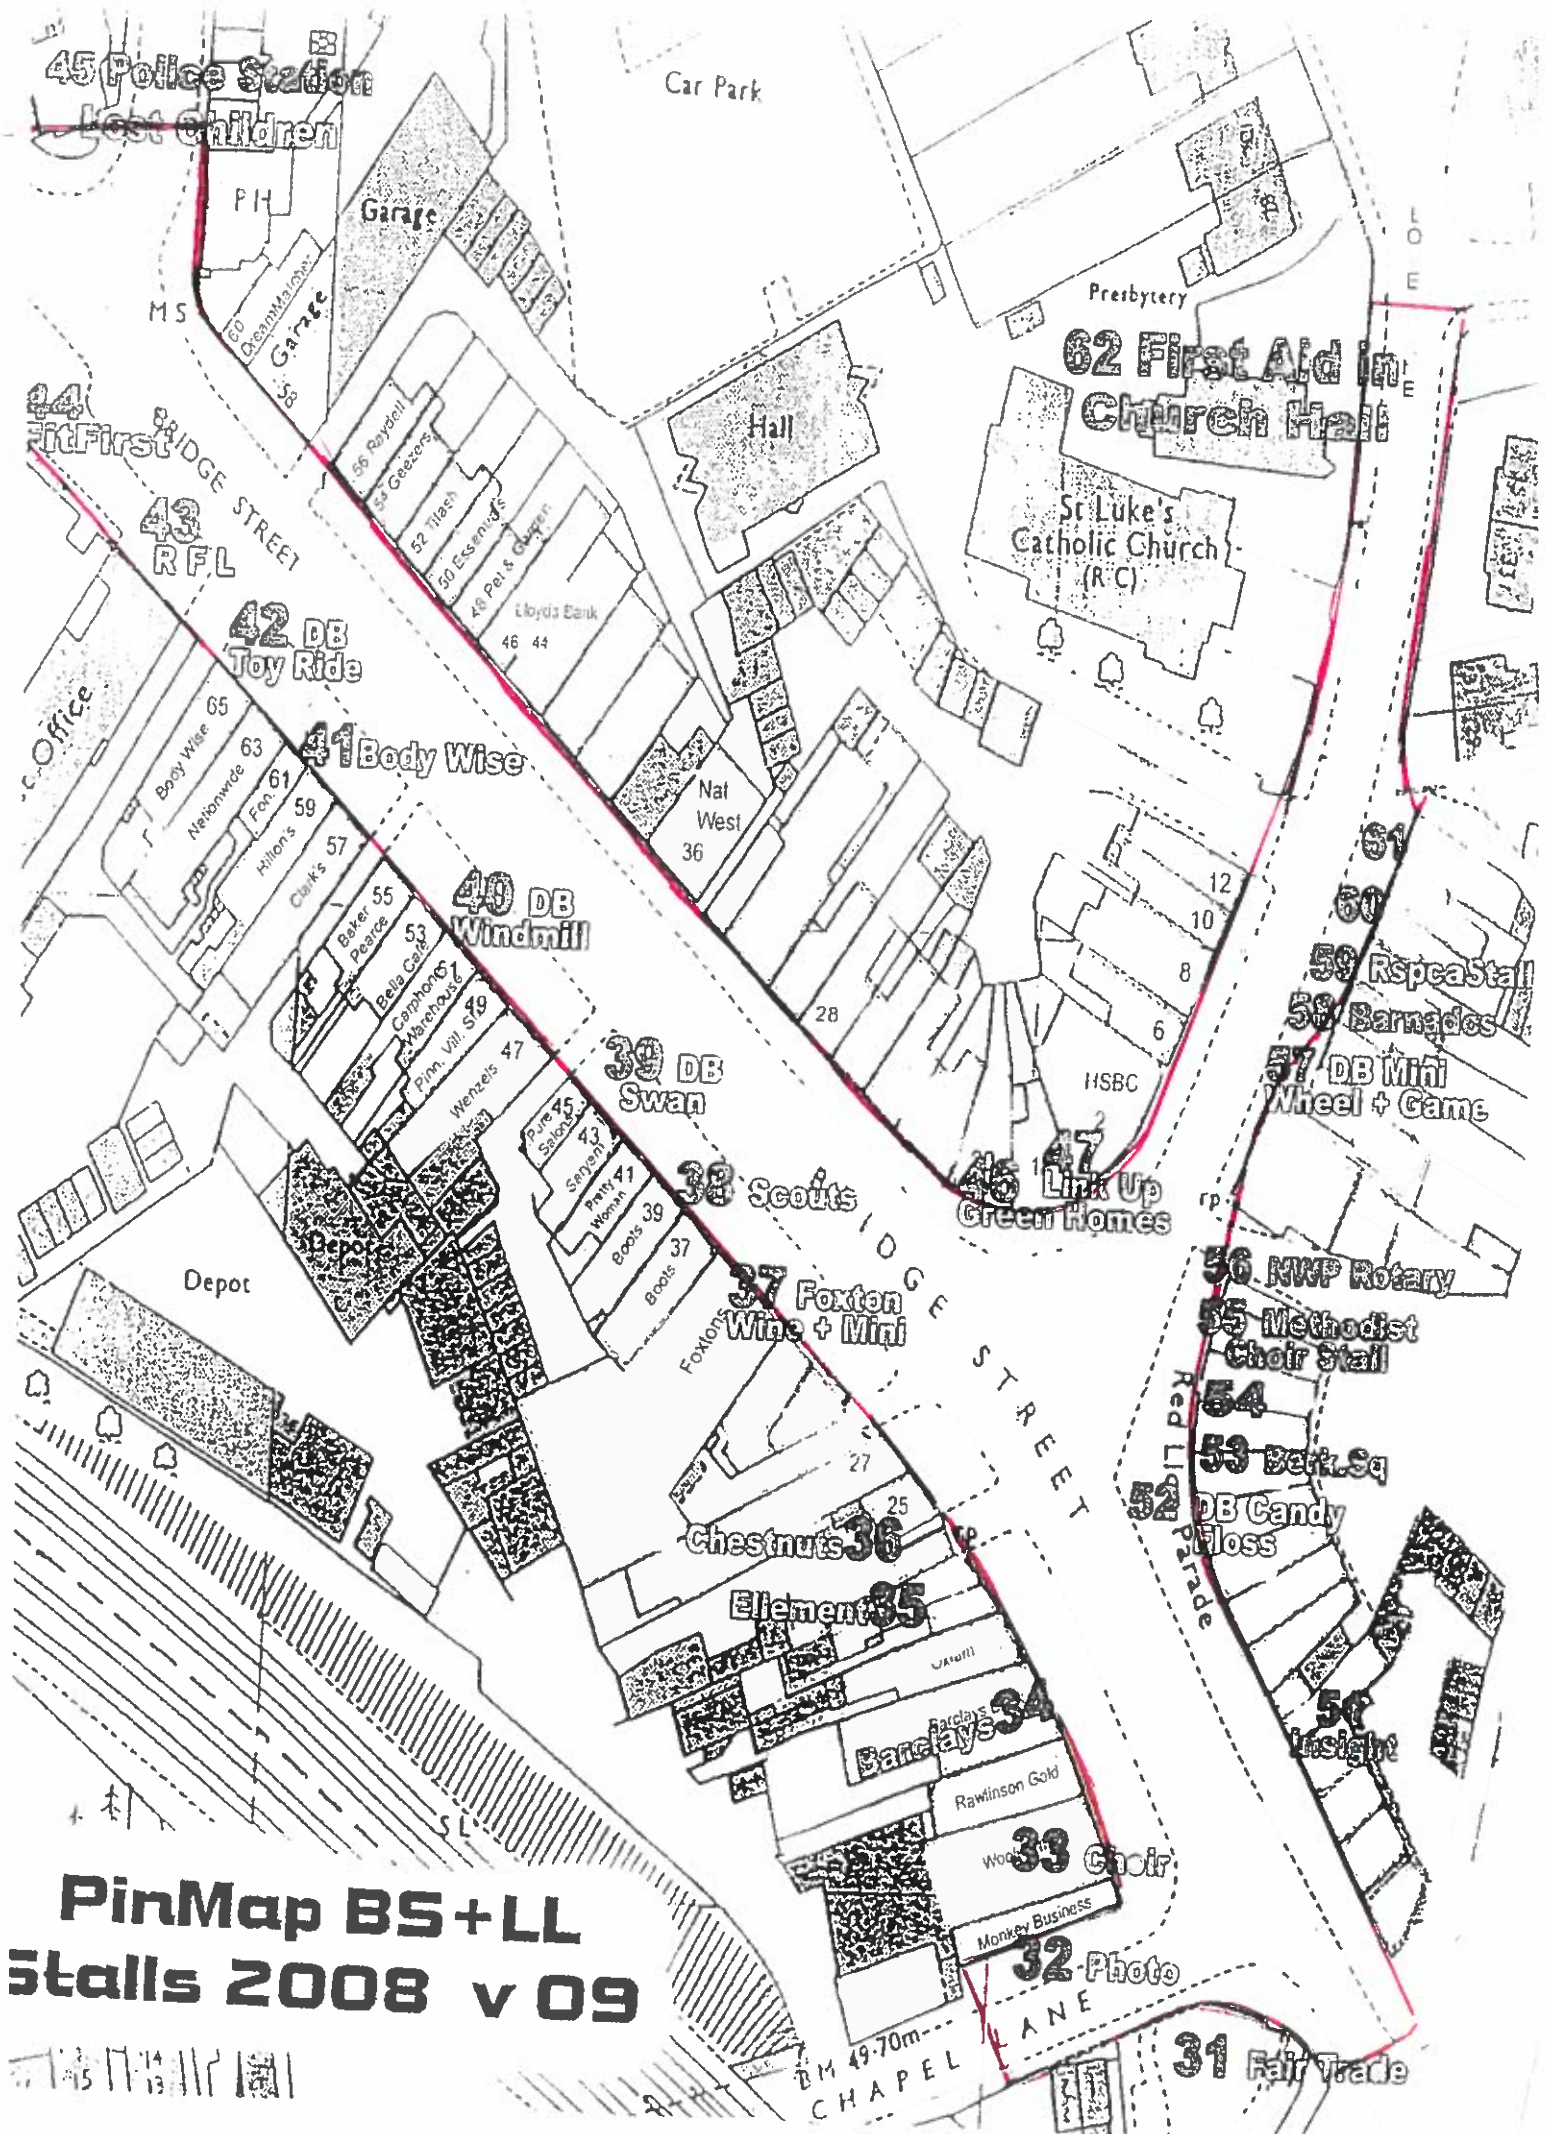

# Firework Display Layout November

London Borough of Harrow  
Pinner Memorial Park

Date of original grant: 18/10/2014	Reason for issue: New Application
Date of issue: 3rd November 2014	Issue Number: 1

**PinMap BS+LL  
Stalls 2008 v 09**