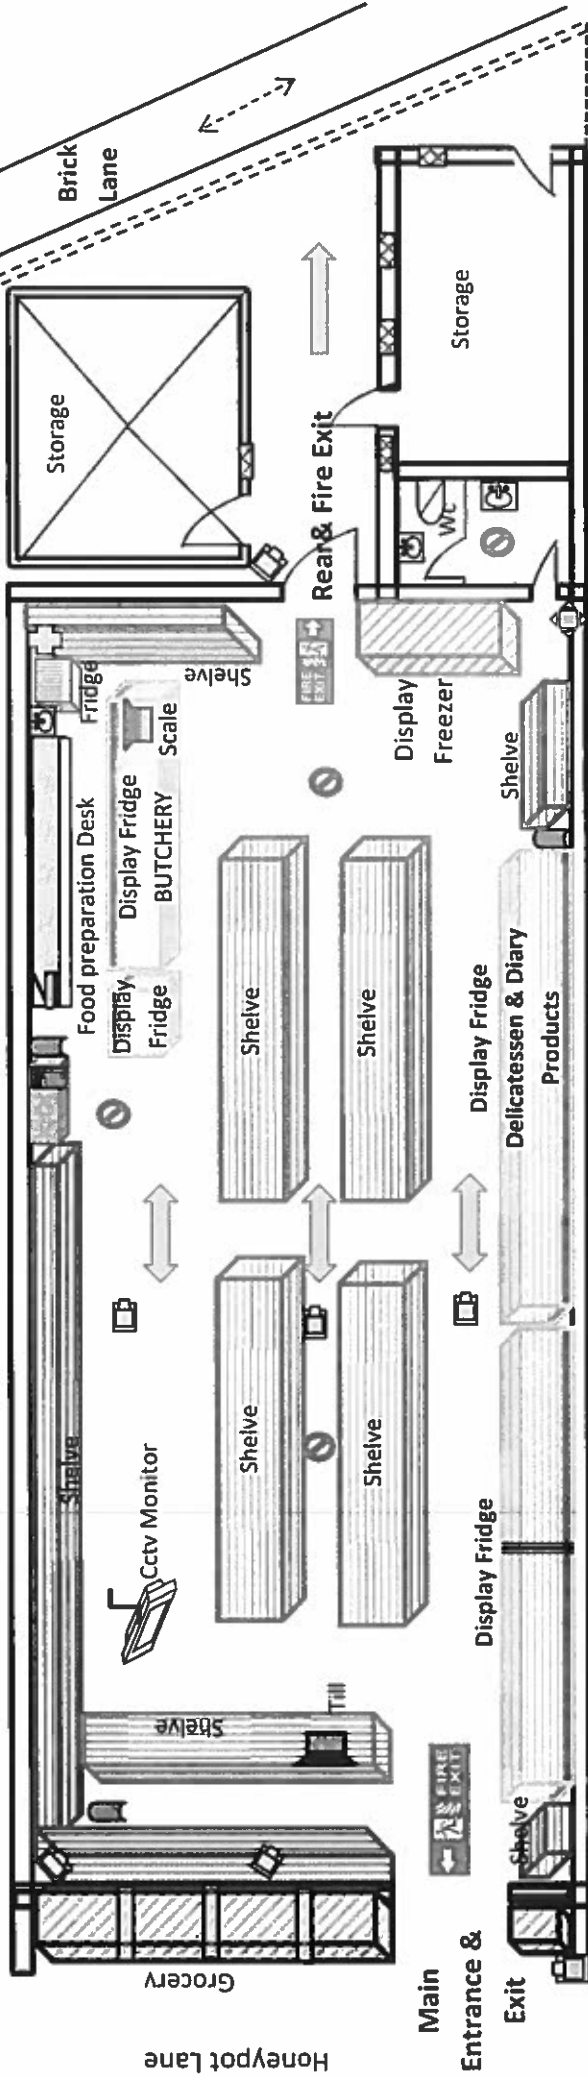

**PRAHOVA-2
SUPERMARKET
859 HONEYPOT LANE
STANMORE LONDON HA7 1AR
EXISTING LAYOUT**

- Emergency escape routes
- First Aid Kit
- Fire Extinguisher
- Smoke Detector
- Cctv cameras
- Electric Mains
- Water main

NHS HONEYPOT
LANE CLINIC
CAR PARK AREA

Assembly Point

As: 06/10/2015 Business Training Line (UK) Ltd. Licensing, Food Hygiene and Health & Safety Consultancy 07813101092-07772594087
Please does not scale form this drawing.