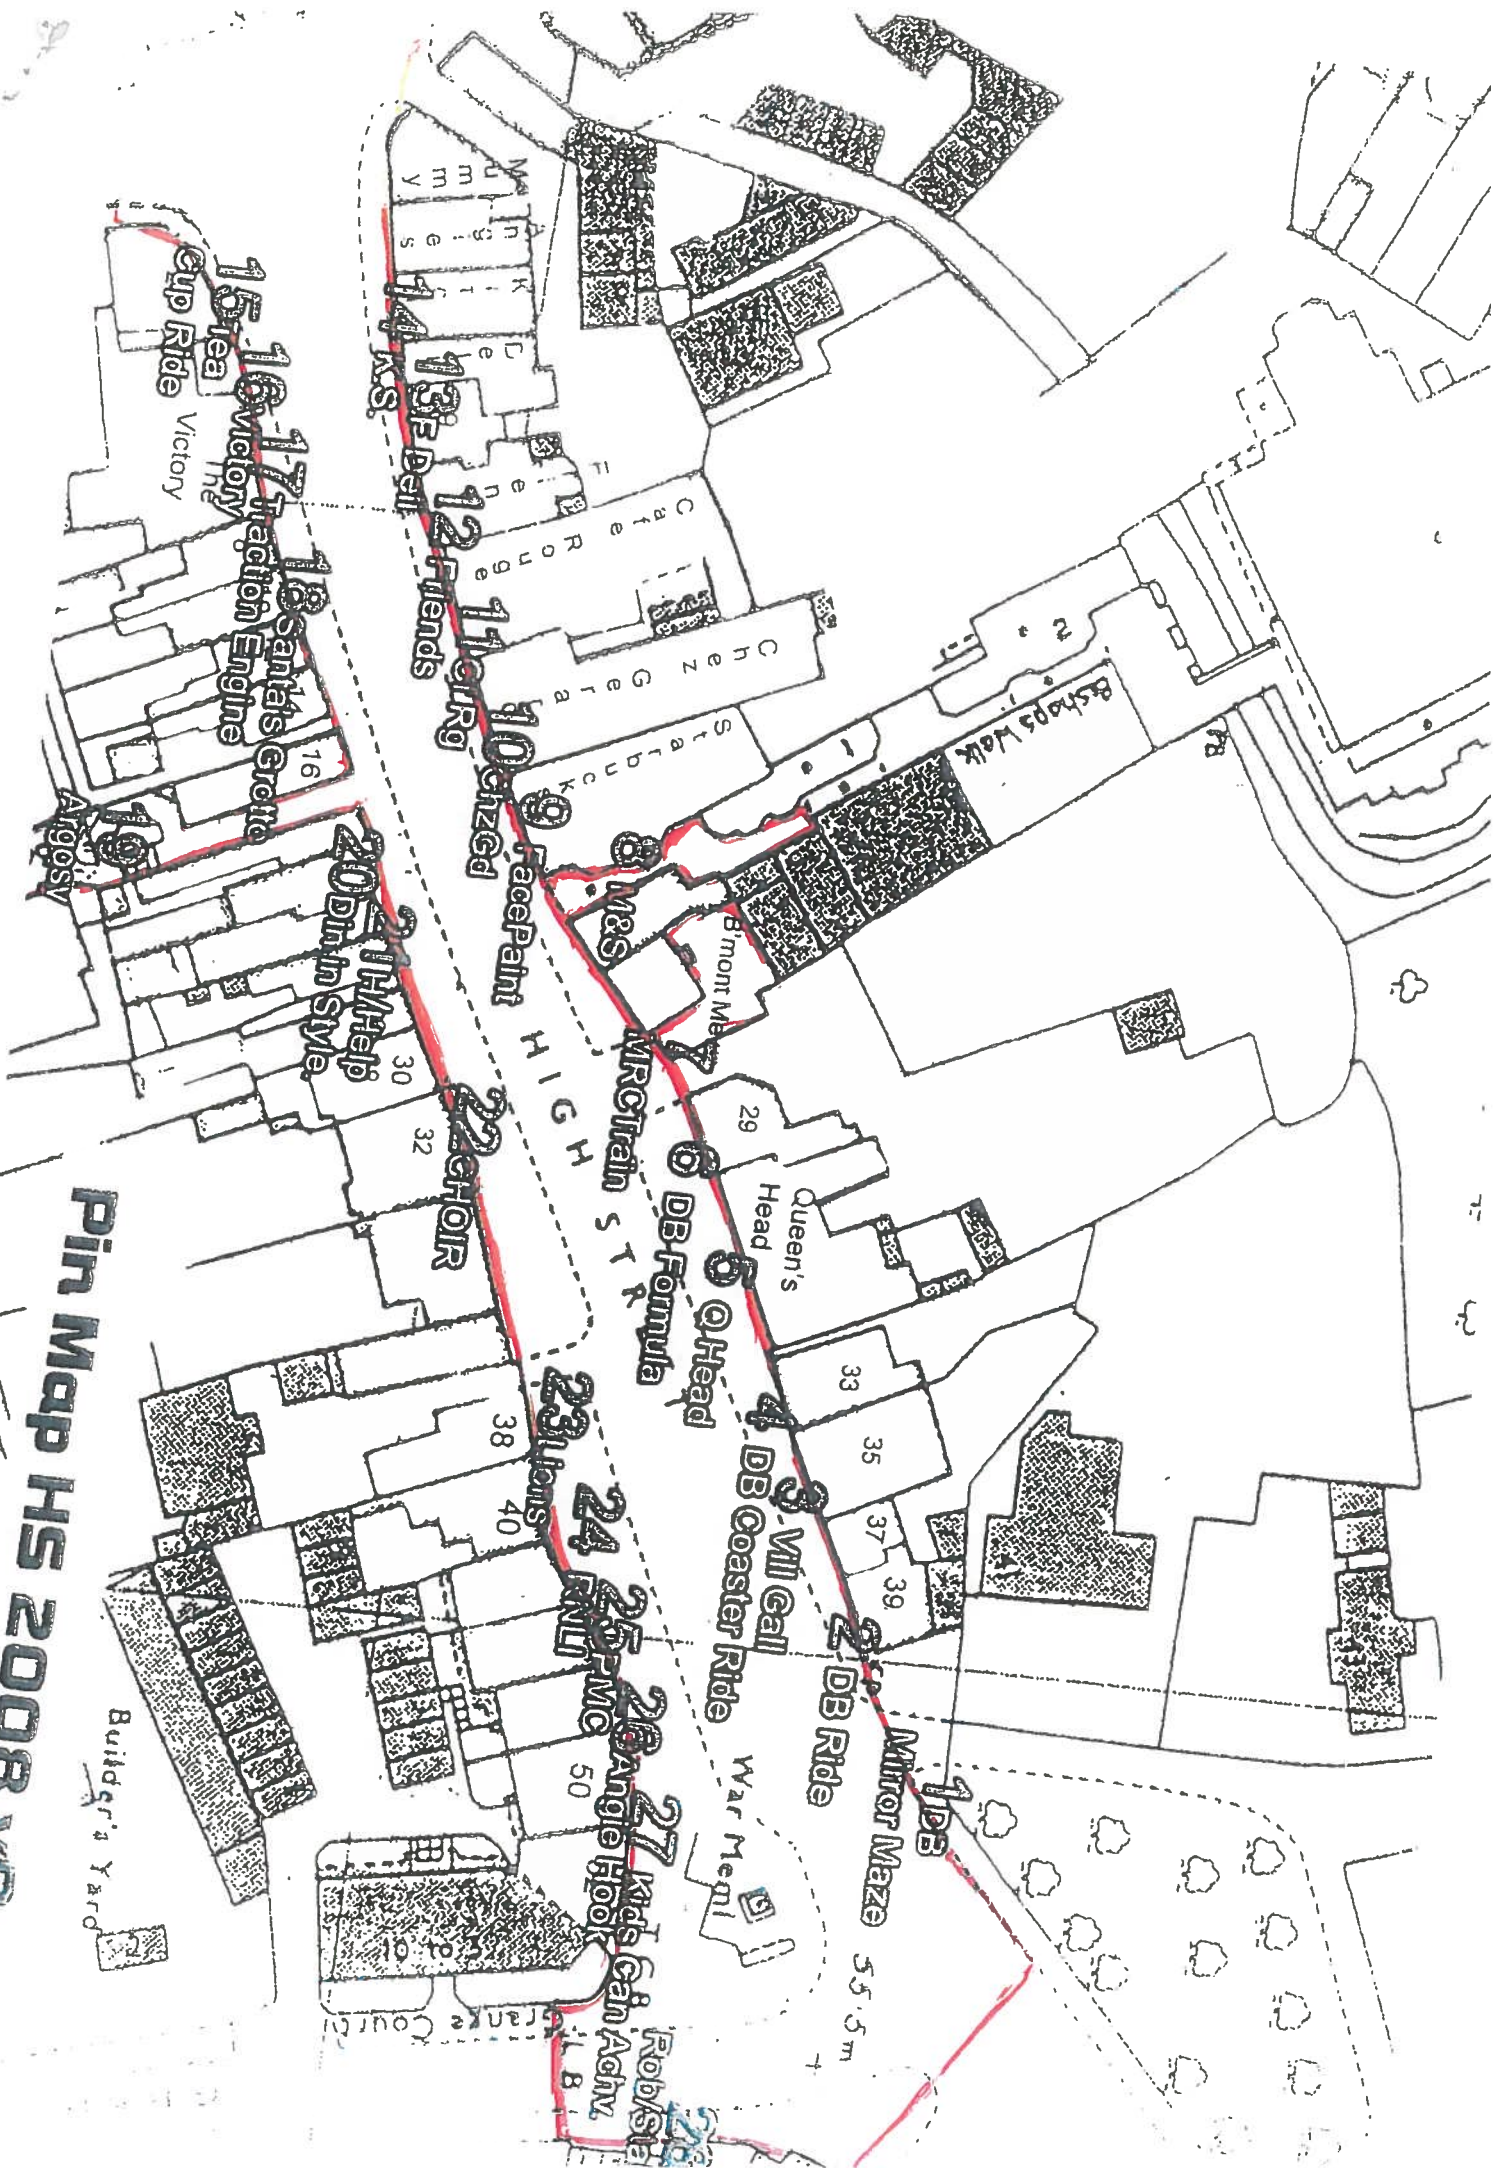

Pin Map HS 2008 v9

Firework Display Layout November

London Borough of Harrow

Pinner Memorial Park