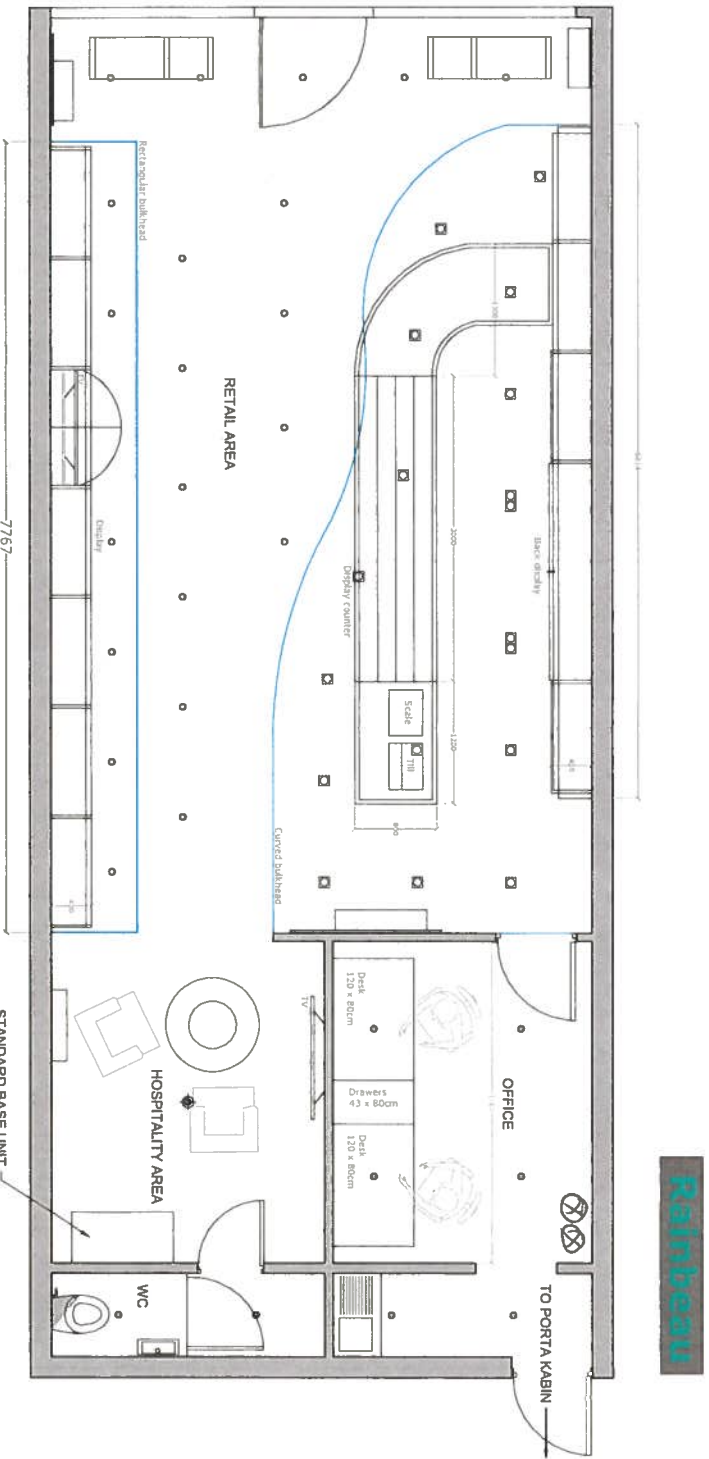

RAINBOW, 447 UXBIDGE ROAD, HARTFORD, MIDDLESEX HAS 4JK

⊗ FIRE EXTINGUISHER

Rainbow