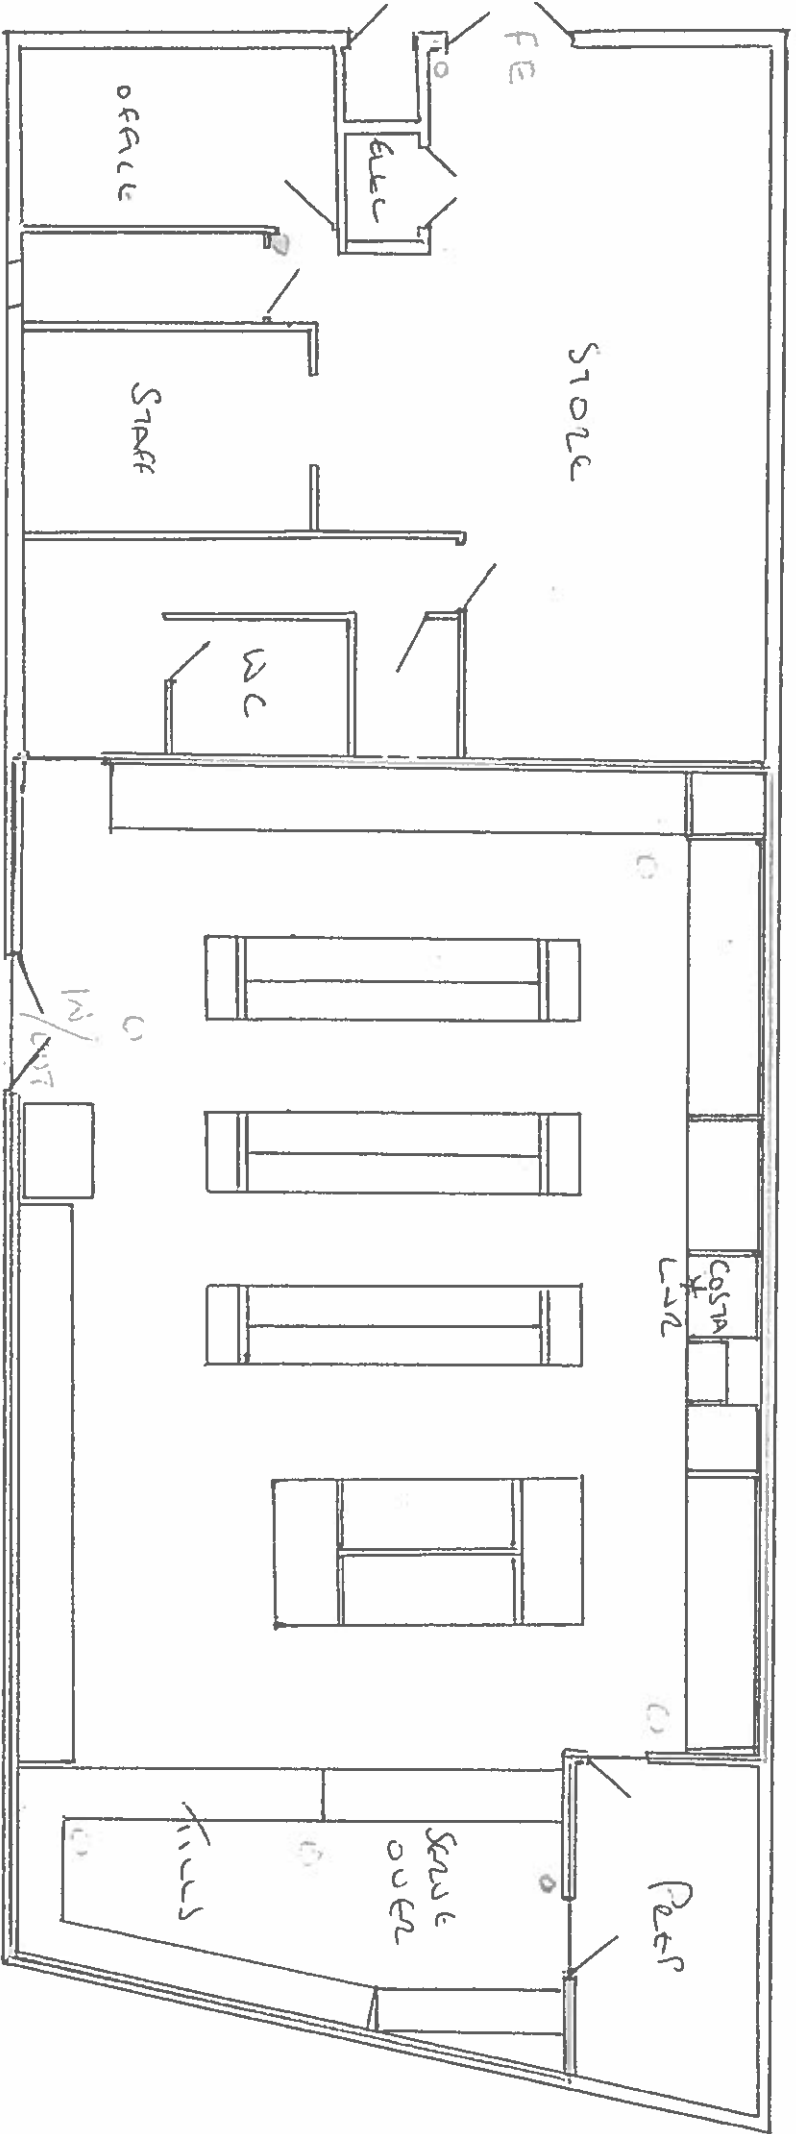

**MOTOR FUEL GROUP T/A CONVENIENCE STORE, SHELL HARR² SERVICE STATION,
 103-107 PLANNER ROAD, HARROW HA1 4EU**
 Shop Layout Scale 1:100 @ A4 JUNE 2017

LICENSING SOLUTIONS CJM 06/007

Key:
 Cctv Camera ○
 Extinguisher ⊗
 Fire Exit △

**ALCOHOL DISPLAY THROUGHOUT THE SHOP
 WITHIN THE RED BORDER**
LNR FROM THE COSTA COFFEE OR SIMILAR MACHINES MARKED *