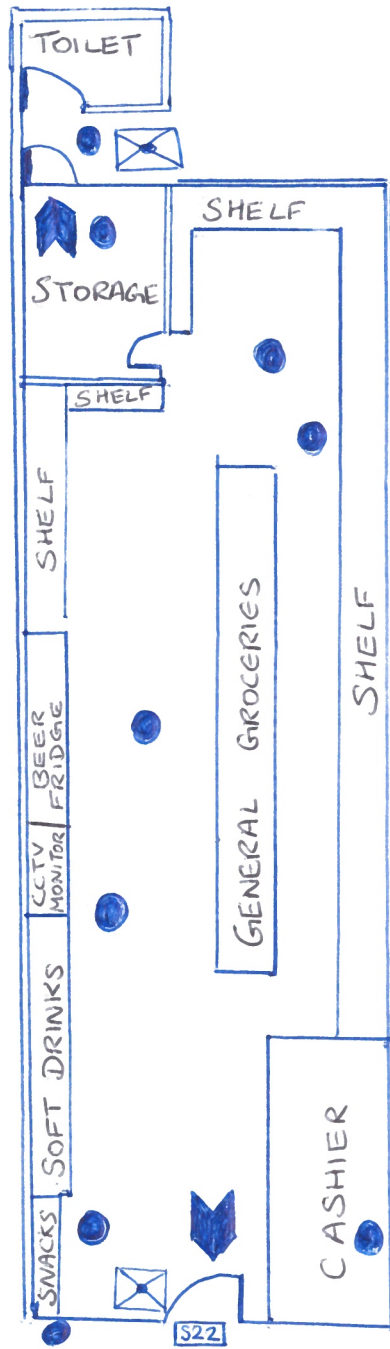

PLAN FOR THE PREMISE

KEY TO SYMBOLS

-  FIRE EXTINGUISHER
-  FIRE EXIT
-  FIRE BLANKET
-  CCTV
-  FIRE EXIT SIGN
-  EMERGENCY LIGHT

SHOP FLOOR PLAN FOR:

231 NORTHOLT ROAD,
SOUTH HARROW
HA2 8HN

SCALE 1:100

NORTHOLT ROAD