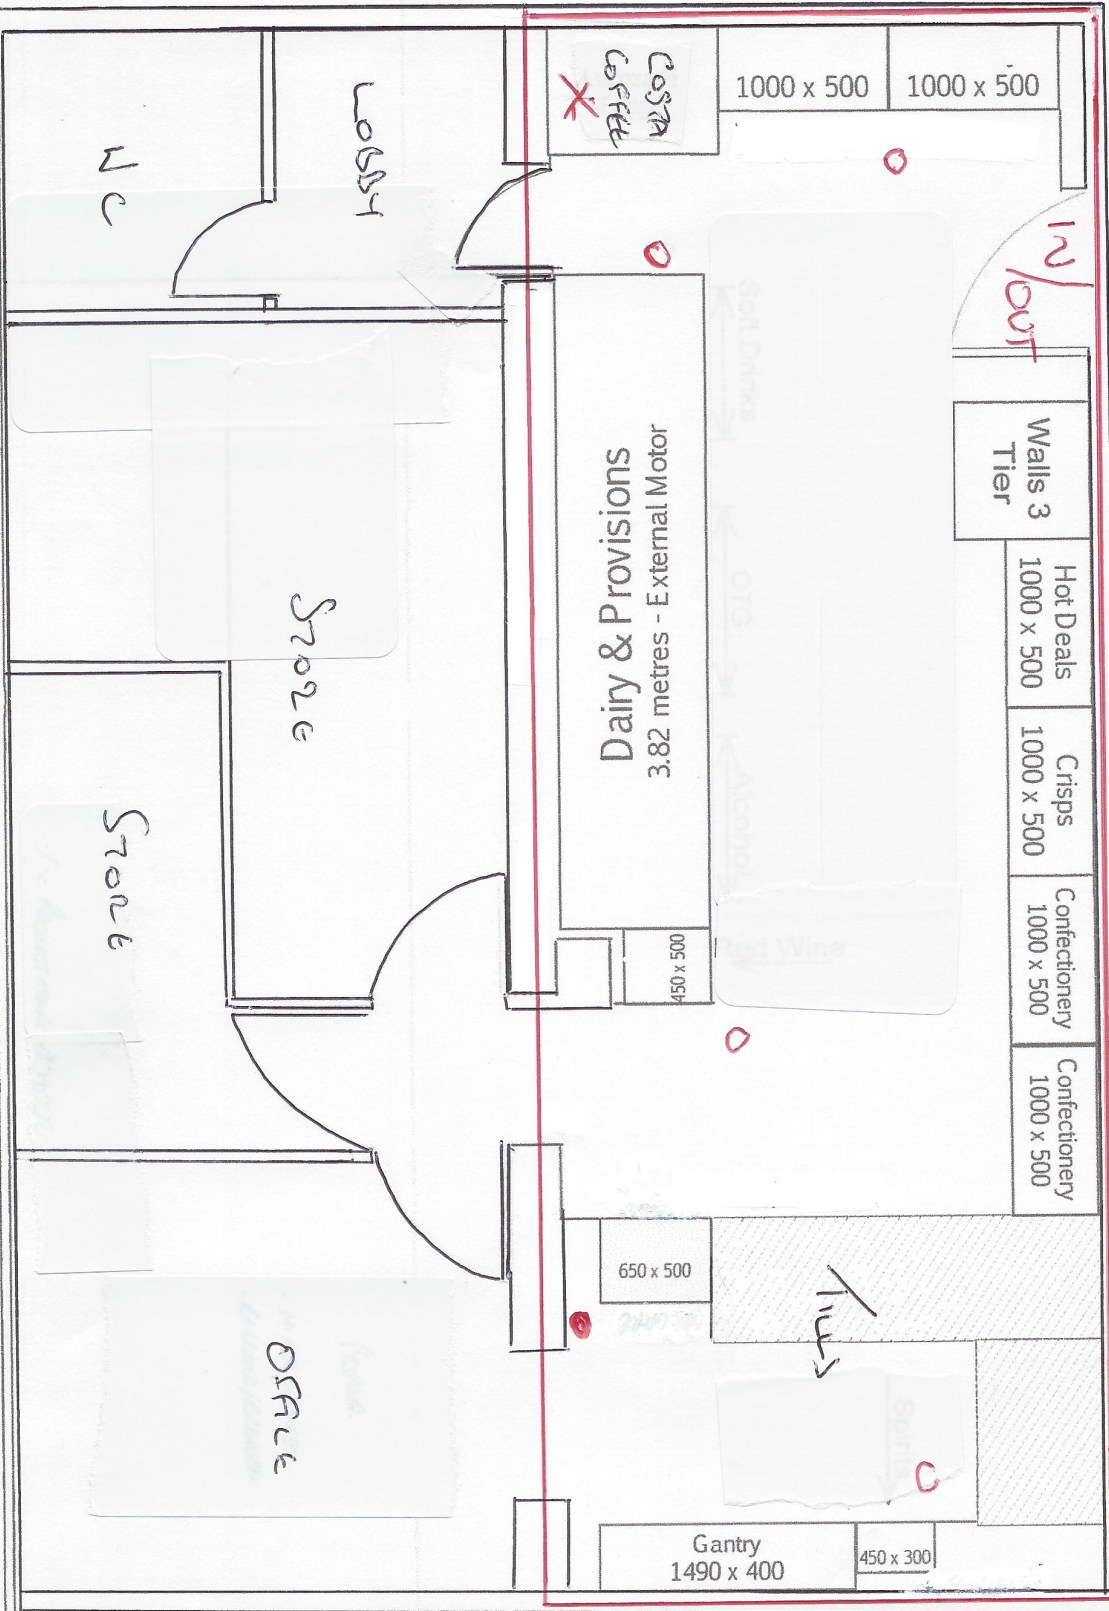

Trading Name MFG Ten Pin **LICENCE PLAN** Store Size (sq. m) Date 31/05/2016
 Address: Station Road, North Harrow, Middx Promo Bays= Drawing No Bob01
SCALE 1-40 @ A4 Post code HA2 6AE Frozen mtr= Drawing not to be scaled.
 Telephone Cust Number Chilled mtr= This is for layout purposes only. Any accurate measurements should be carried out by a skilled third party.

KEY:
 ● FINE EXTENSION WALL
 ○ CENT CANNEL

ALCOHOL DISPLAY EXTENSION WALL TAKE STORE CANNEL THE RED BORDER
 LINE = COSTA COFFEE MACHINE & SIMILAR & WALLS * ●