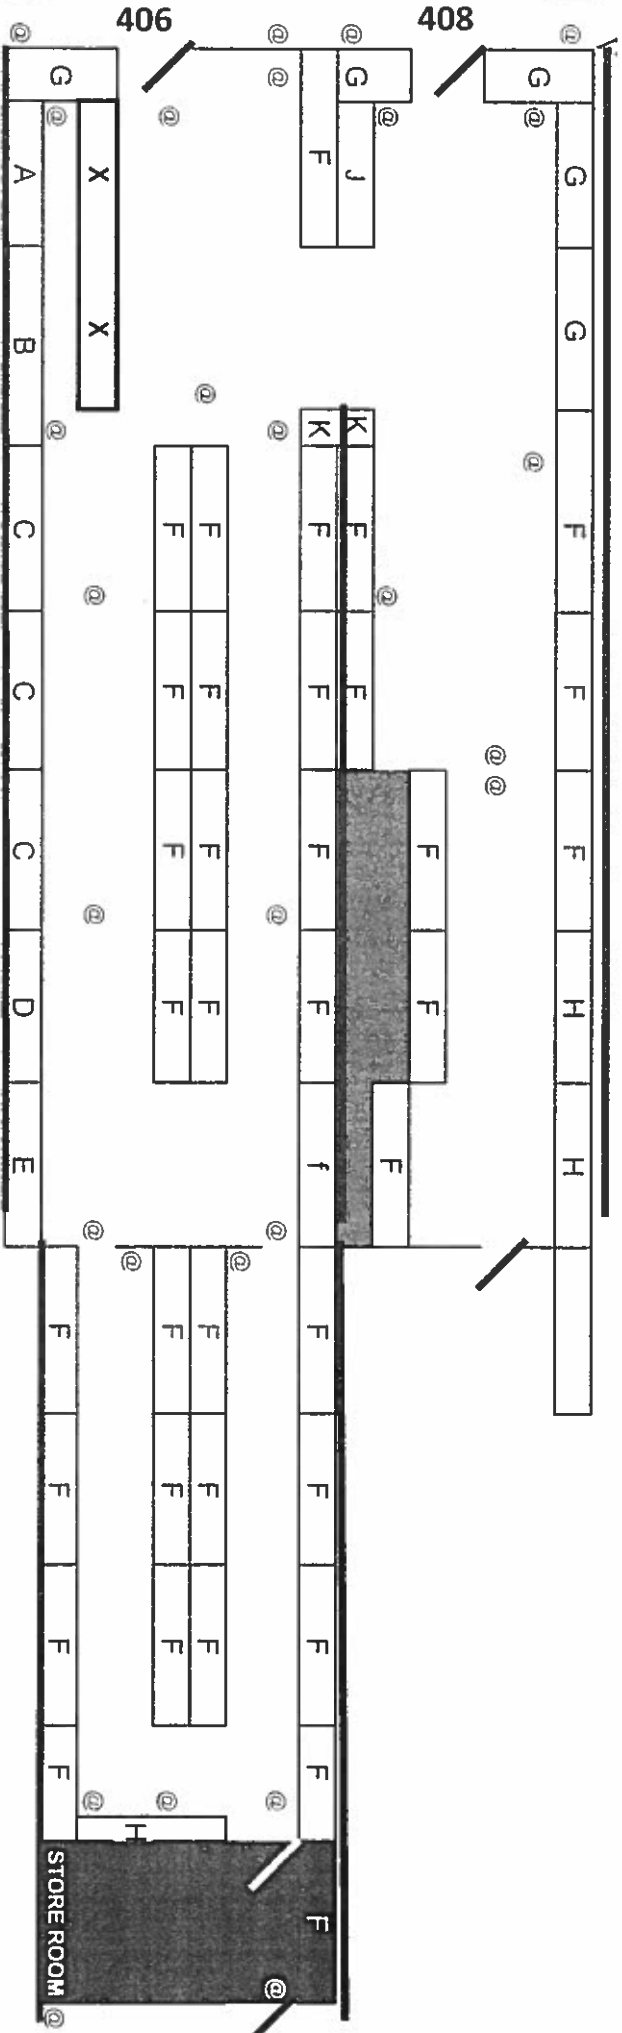

# 406 - 408 ALEXANDRA AVENUE SHOP MAP

ALEXANDRA AVENUE

@	CCTV	F	GROcery		
A	MEDICINE	G	FRUIT/VEG		DOOR
B	TOBACCO	J	MILK FRIDGE	X	TILL
C	ALCOHOL	K	BOOKS		COUNTER
D	N/A DRINKS FRIDGE	H	FREEZER	Z	TOILET
E	BEER/WINE FRIDGE	J	MILK FRIDGE		
		K	BOOKS		