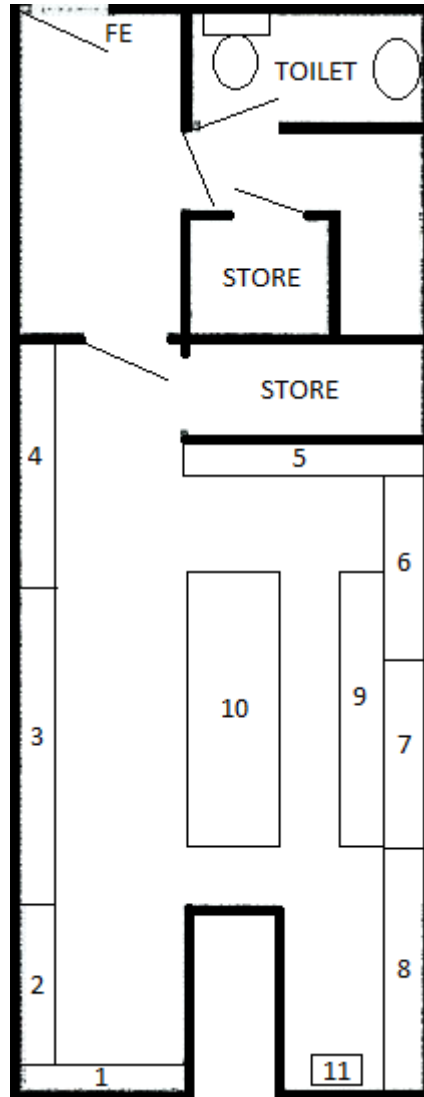

ES Food & Wine
185 Northolt Rd
Harrow
HA2 0LY

Legend

- 1) Freezer
- 2) Wine/Beer Fridge
- 3) Soft Drink Shelf
- 4) Household Shelf
- 5) Wine/Spirit Shelf
- 6) Wine/Spirit Shelf
- 7) Cigarettes
- 8) Soft Drink Fridge
- 9) Cashier Counter
- 10) Sweets, Snack & Groceries Shelf
- 11) Sweet Wire Rack
- FE) Fire Exit