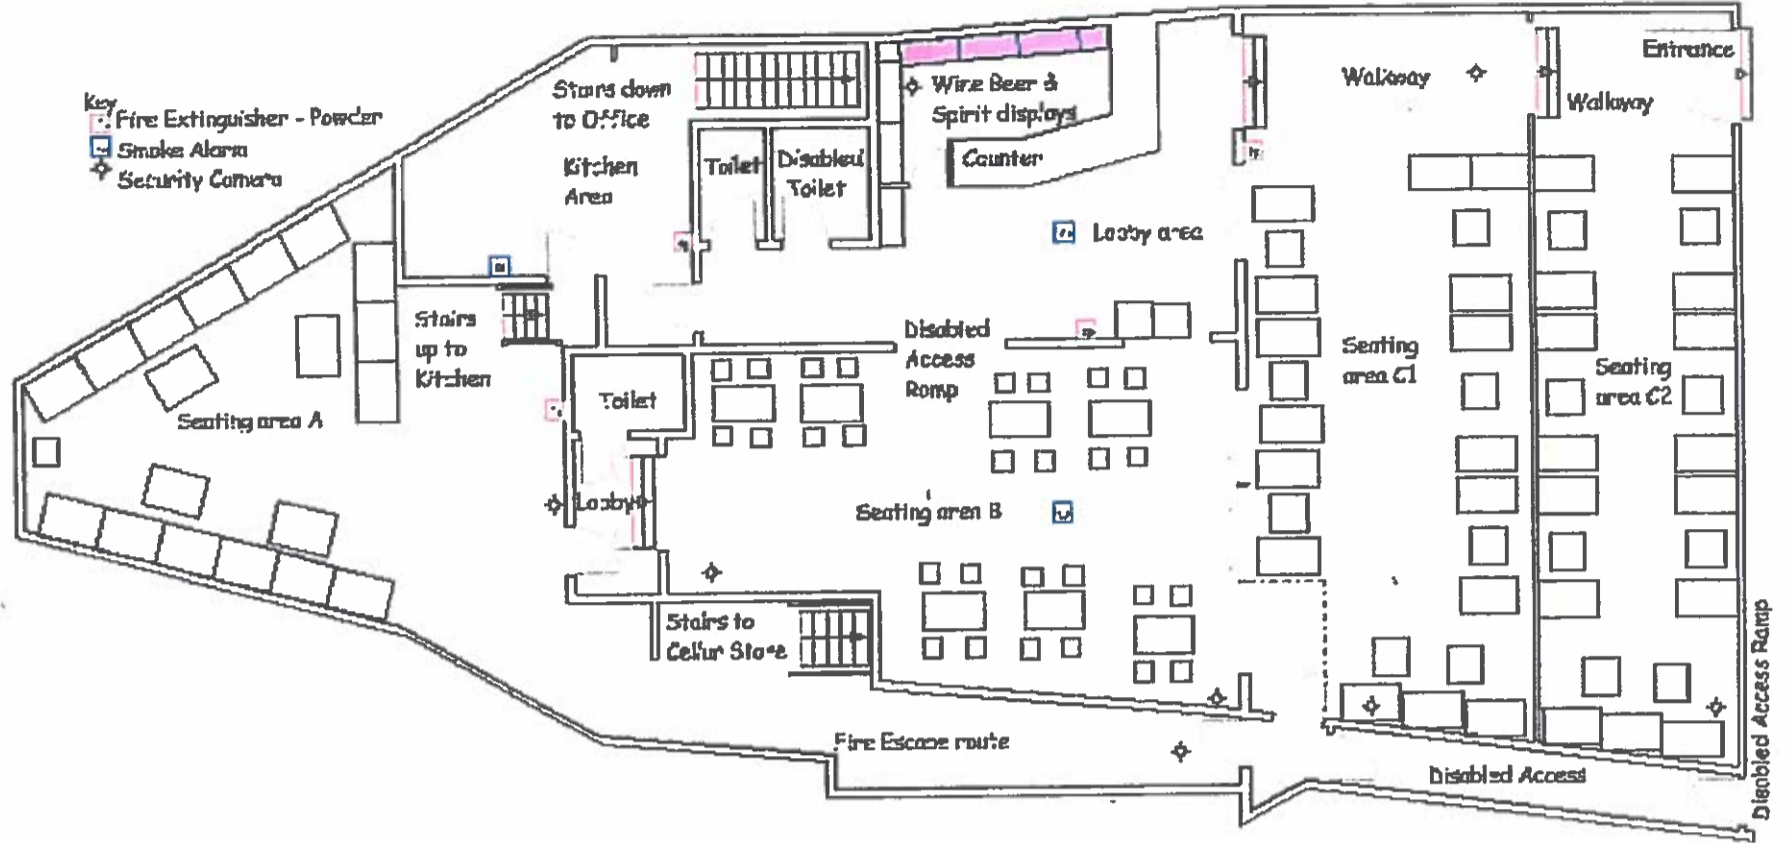

RB Retail & Licensing
Services Limited

Route 66 (UK) Limited
382-384 Station Road
Harrow
London,
HA1 2DD
Scale- 1:120, Drawing Reference; RB/1010
Drawn by: R Baker - RB Retail & Licensing Ltd
11TH October 2016

All retail selling areas to be licensed for alcohol display. Copyright - RB Retail & Licensing Services Limited, 23 Maglster Drive, Lee on the Solent, Portsmouth PO123 8GE, Site dimensions to be used at all times