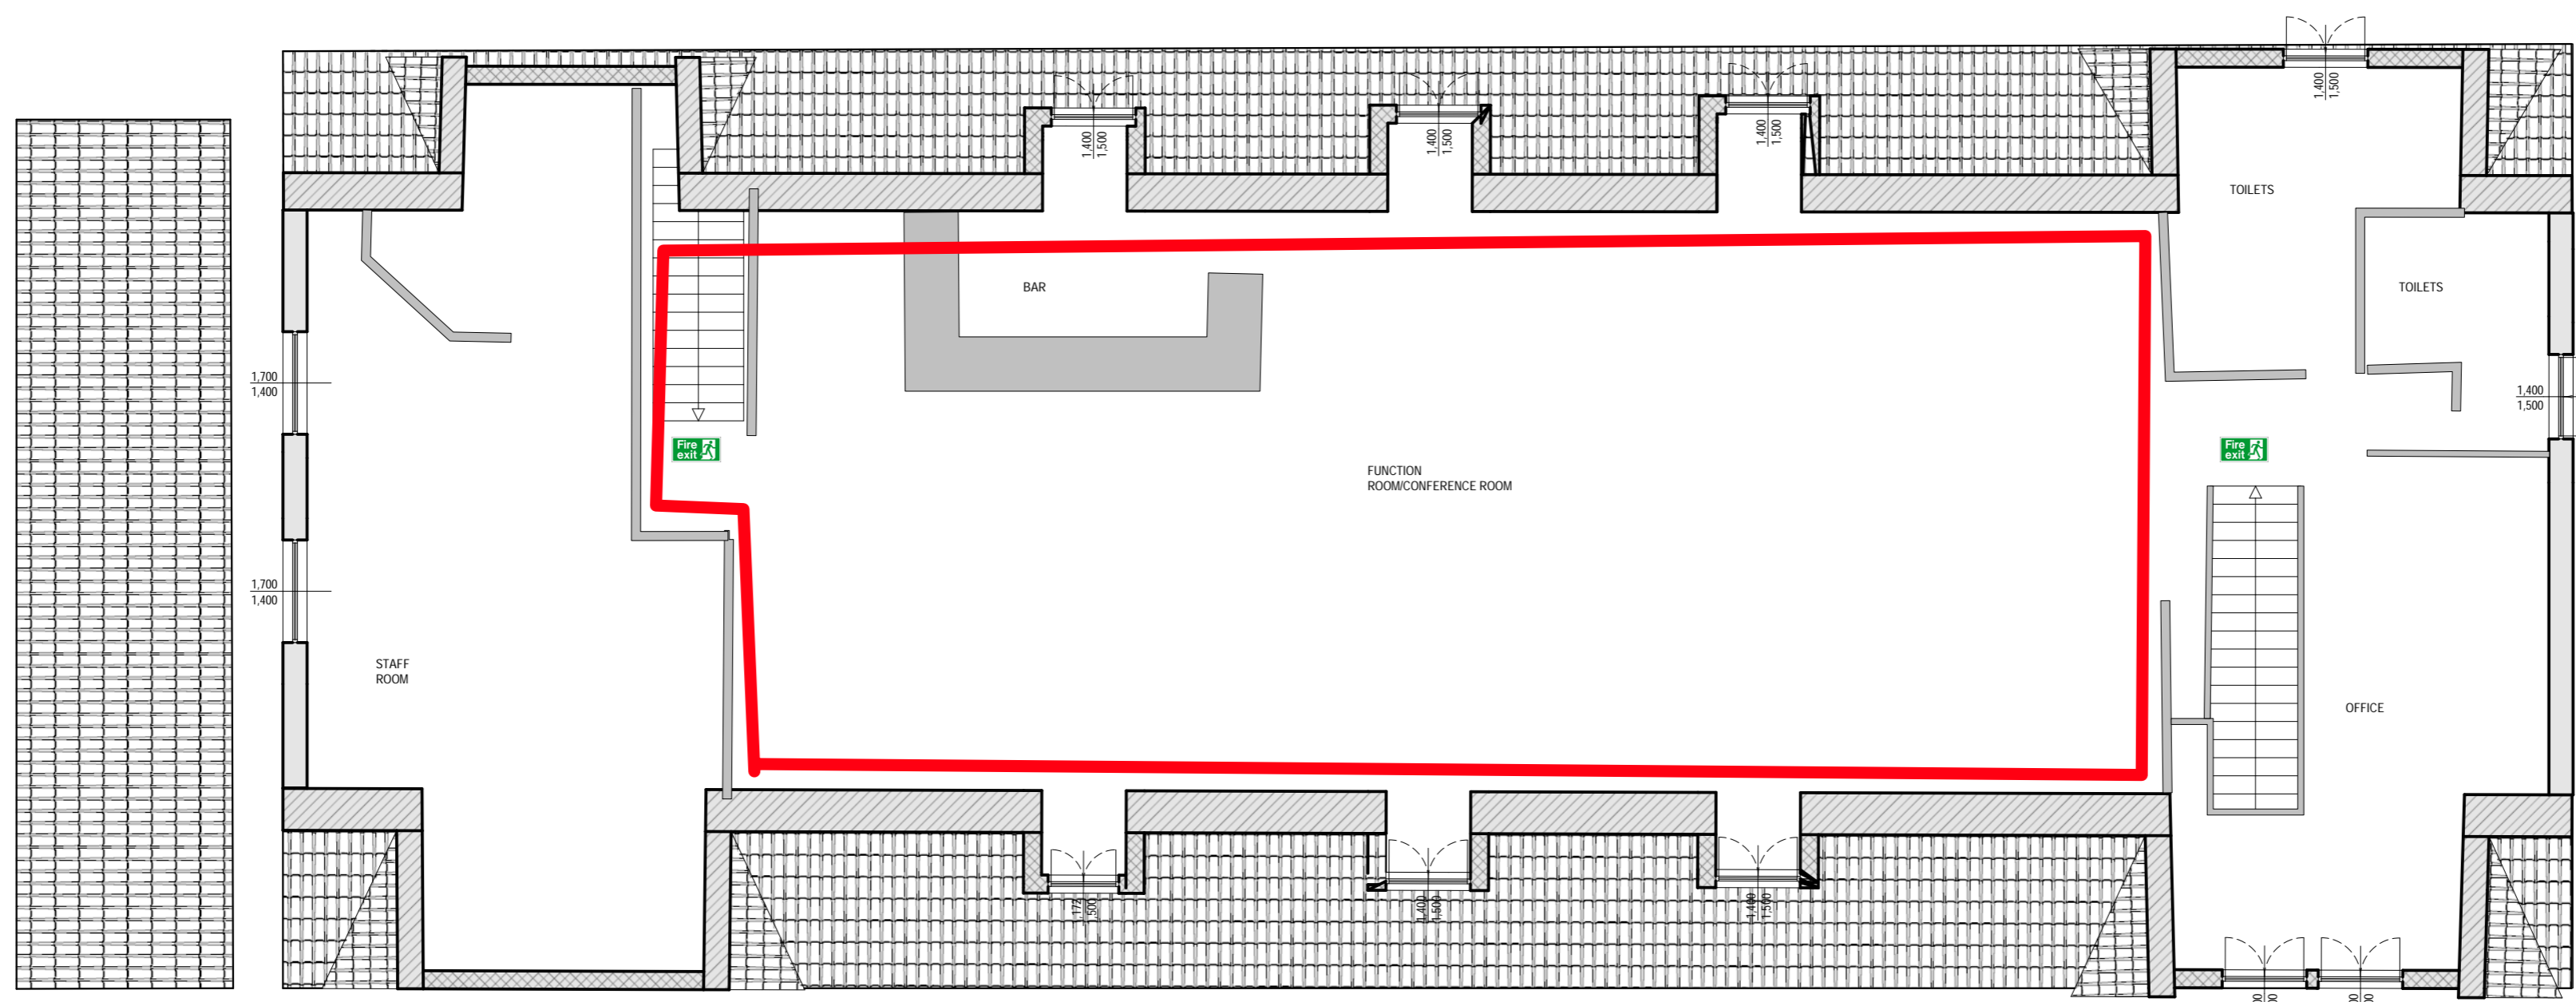

— Sale of Alcohol, LNR and Reg. Entertainment  
 - - - Sale of Alcohol

COMPLIANCE DIRECT LTD	SUBJECT	BLUE ROOM (BROADFIELDS COUNTRY CLUB) PROPOSED	PROJECT	LICENSING PLAN	DRAWING MODEL	FINAL
		RED line denotes Licensable activity.	CLIENT		Drawing Scale	1:100 A1
	DESIGNER		PROJECT MANAGER		Reg No.	CDL/BLUEROOM/2017
					revision	2
				DATE	03/09/2017	