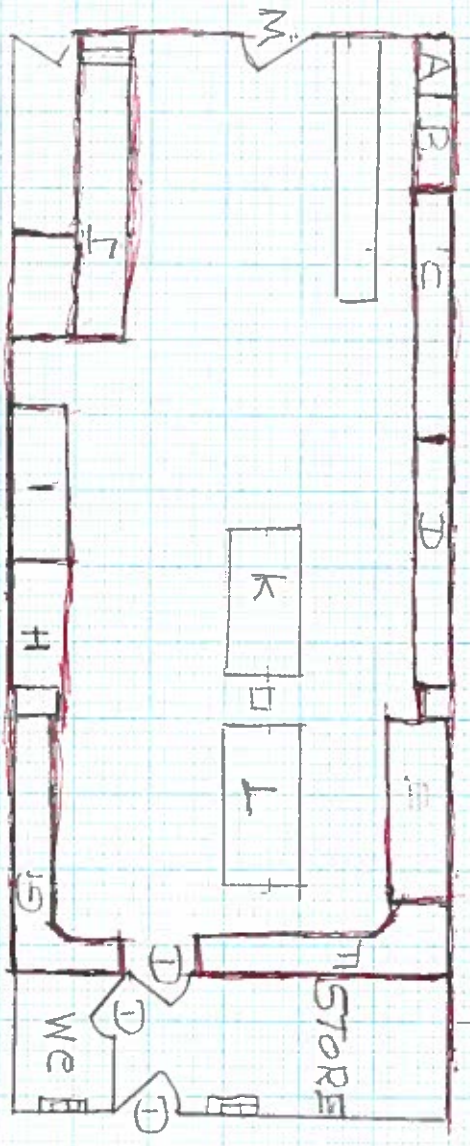

SHOP PLAN: BURNT OAK SUPERMARKET  
 297 BURNT OAK BROADWAY

EDGWARE  
 MIDDLESEX  
 HA8 5JD

A HANGING STAND

B CIGARETTES

C SPIRITS

D WINES

E BEER FRIDGE

F GROCERY

Scale 1:100