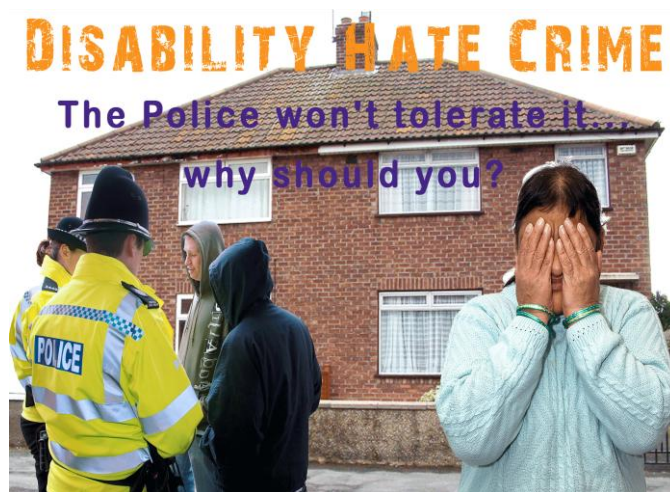

STOP HATE CRIME
0800 138 1625
24 HOUR HELP LINE

Disability Hate Crime

Hate Crime (including disability hate crime) is a criminal offence

Hate Crime can include physical attacks, threats of attack, damage to property or possessions, bullying, verbal abuse, harassment or graffiti

Hate Crime is any crime perpetrated due to a person's race, religion, gender, sexual orientation, age or disability.

Together we can stamp it out!

& our Partners,
Committed to
Safeguarding Adults

Adult abuse - break the silence
REPORT IT

If you or someone you know is being abused, hurt or exploited, please call Harrow Council's Safeguarding Adults Service

Abuse can be physical, sexual, financial, psychological, discriminatory or neglect.