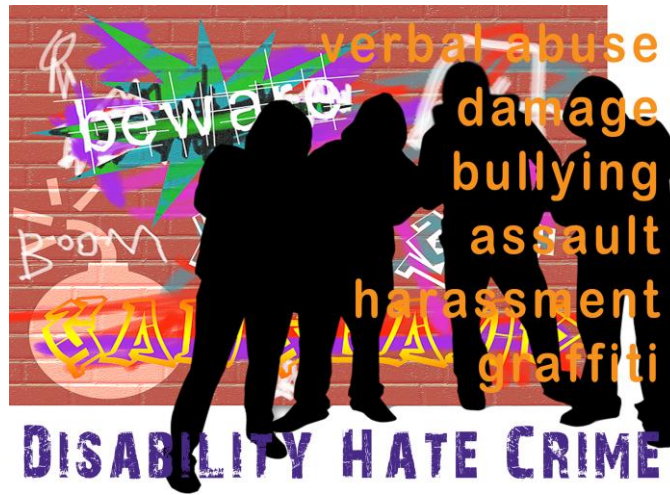

STOP HATE CRIME
0800 138 1625
24 HOUR HELP LINE

Disability Hate Crime

Hate Crime (including disability hate crime) is a criminal offence

Hate Crime can include physical attacks, threats of attack, damage to property or possessions, bullying, verbal abuse, harassment or graffiti

Hate Crime is any crime perpetrated due to a person's race, religion, gender, sexual orientation, age or disability.

Together we can stamp it out!

& our Partners,
Committed to
Safeguarding Adults

Adult abuse - break the silence
REPORT IT

If you or someone you know is being abused, hurt or exploited, please call Harrow Council's Safeguarding Adults Service

Abuse can be physical, sexual, financial, psychological, discriminatory or neglect.