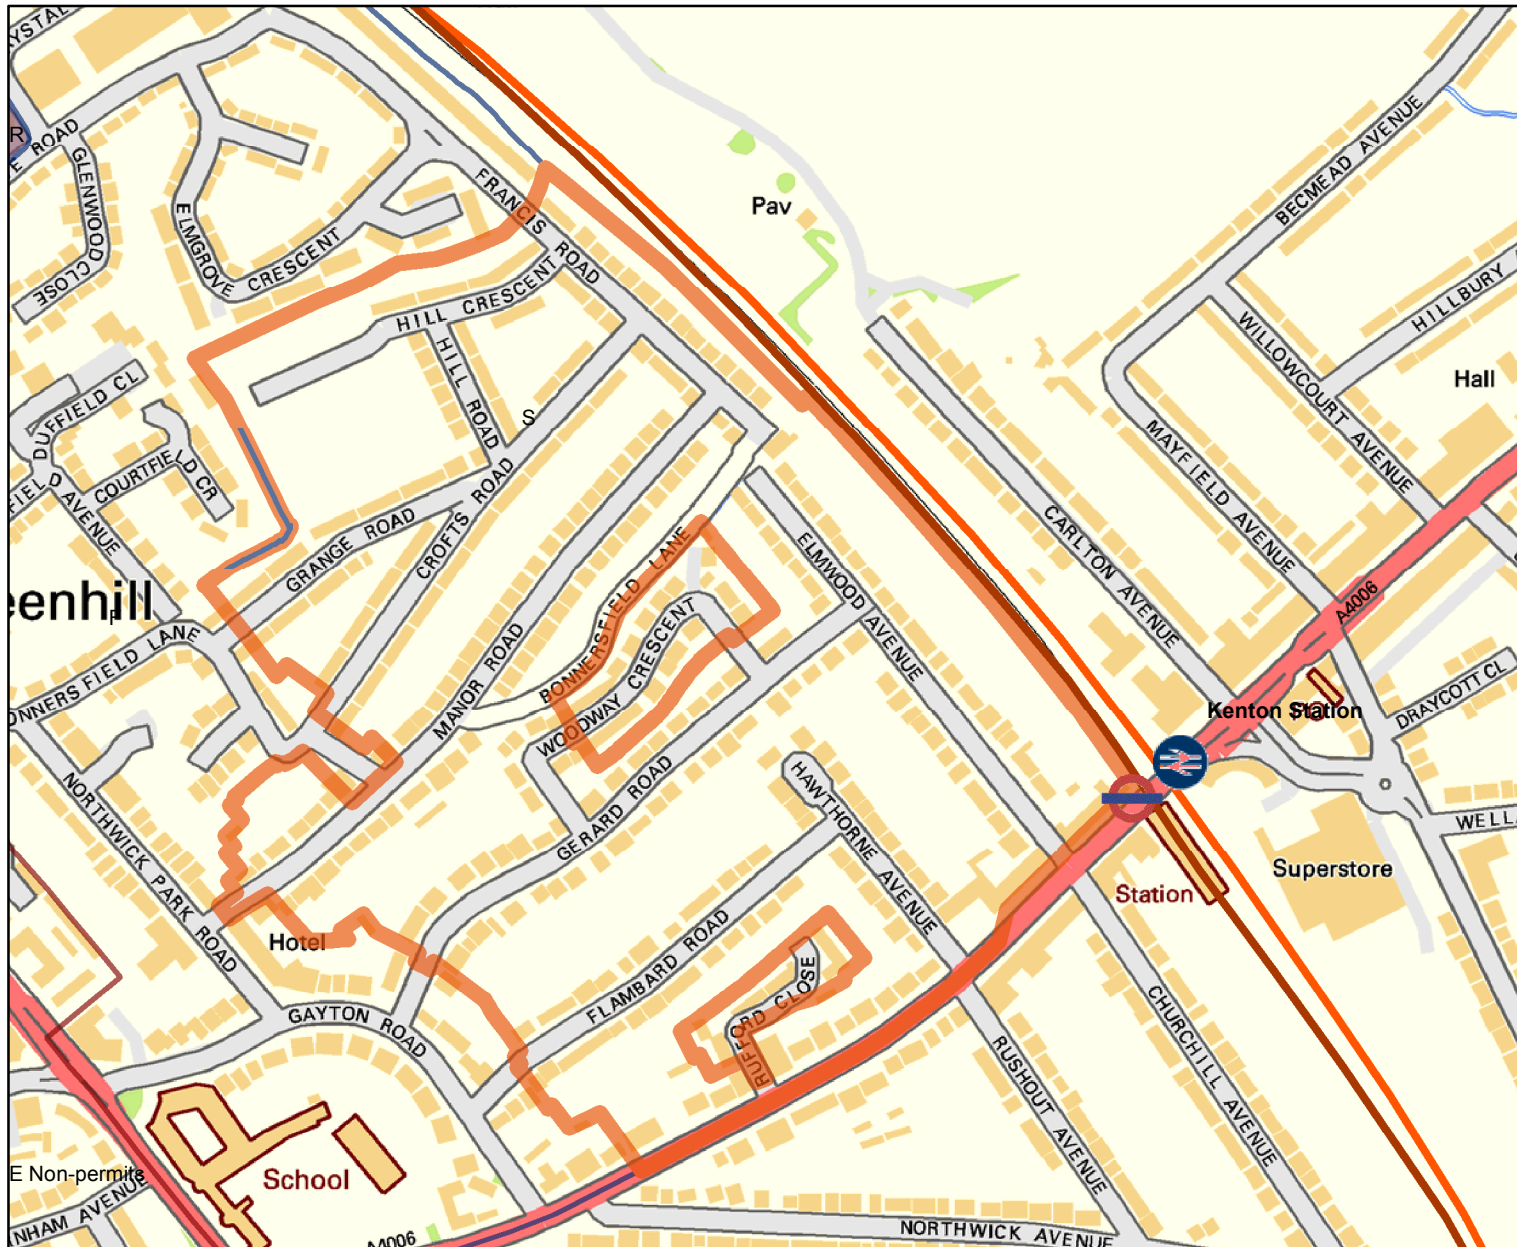

# Kenton Controlled Parking Zone S

**Restrictions apply**

**Mon - Fri 11am - 12pm**

**You SHOULD always read the road signs to see if other restrictions apply**

This map is reproduced from Ordnance Survey material with the permission of Ordnance Survey on behalf of the controller of Her Majesty's Stationery Office. Crown Copyright. Unauthorised reproduction infringes Crown Copyright and may lead to prosecutions or civil proceedings. London Borough of Harrow LA.100019206. 2007.